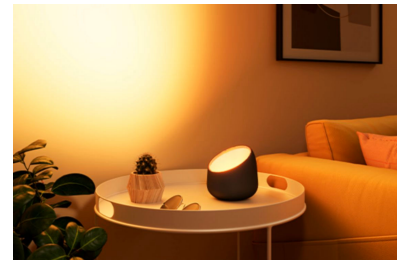

Sleek design

Available in both black and white, this stylish little light is designed to blend seamlessly with any home decor.