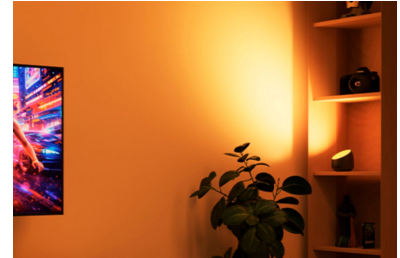

Tunable white light

Easily adjust from cool, blueish hues (6,500 K) that enhance visibility and focus to soft, warmer tones (2,200 K) for relaxing in the evening.