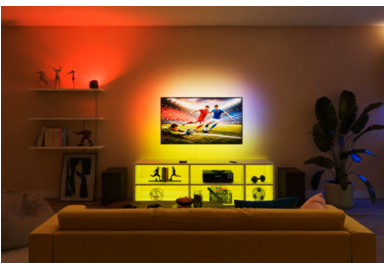

Immersive lighting

Transform your home entertainment experience by syncing your lights with music and video – syncing hardware required.