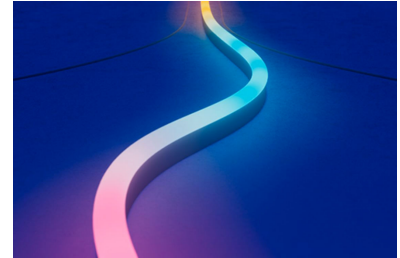

Vibrant colour

Choose from millions of vibrant colours to create ambient lighting to suit any mood.