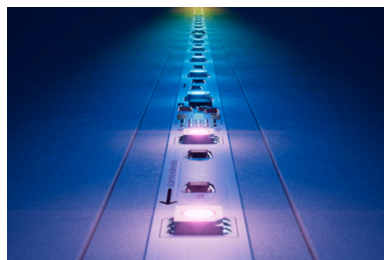

Multicoloured light

This light strip can produce various colours simultaneously for dazzling multicoloured light effects, like chasing rainbows and sparkles.