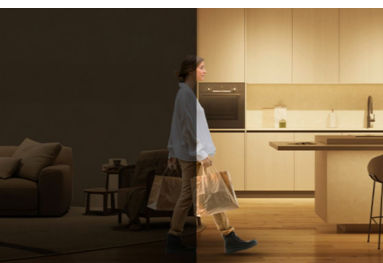

SpaceSense motion detection

Turn your lights into motion sensors using integrated SpaceSense technology, so they switch on automatically when you enter the room – all you need are two or more Connected by WIZ lights or devices.