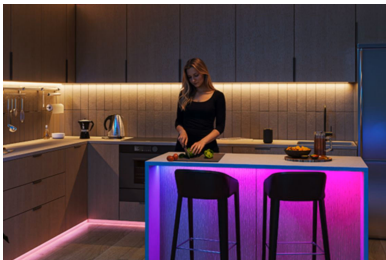

Highlights

Connected by WiZ

Fully compatible with all Connected by WiZ products – use the WiZ app to set up and unlock all the benefits of smart lighting.

Smart controls

Control your lights using the WiZ app, accessories or voice commands via your smart home assistant; compatible with Alexa and Google Home.