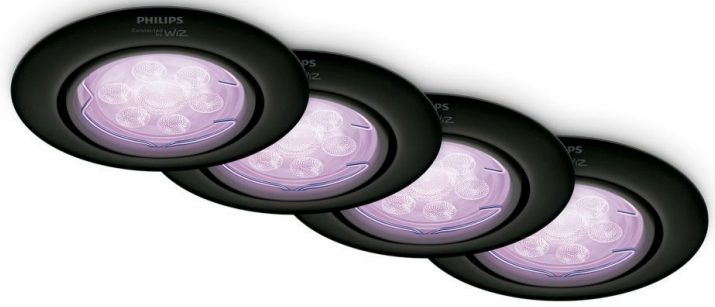

# PHILIPS

Smart LED GU10 Kit, Full Colour, Tunable White, Black, 4-Pack

Smart LED

Tunable white and coloured light

Bulb, ring fitting and connector included

Head tiltable to 30°

8721103159984

## Highlight your home

Upgrade your lighting with this smart LED GU10 kit, offering tunable white light from warm, relaxing tones to cooler, focus-enhancing hues (2,200 K–6,500 K), as well as vibrant colours for decorative and ambient lighting. Smooth dimming from full brightness down to 1% lets you set the perfect mood at any time.