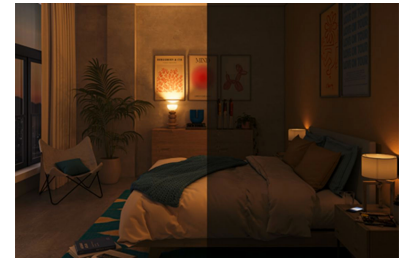

Transform your space with smart lighting that adapts to every moment. Set the mood with bright light in millions of colors as well as preset modes like Fireplace and Ocean. Easily switch between cool, energizing white light and warm, relaxing tones with a tunable range from 2200 K to 6500 K, and fine-tune the brightness from 100% down to just 1% for complete control.

Matter-certified

Control it your way using your preferred smart home assistant – Matter-compatible for seamless integration with Alexa, Google Home and Apple Home.

Millions of colours

Choose any light colour from the palette or apply a preset light mode, like Fireplace or Ocean, to create an amazing atmosphere and set the mood.

Tunable white light

Easily adjust from cool, bluish hues that enhance visibility and focus to soft, warmer tones for relaxing in the evening (CCT range 2,200 K–6,500 K).

Low dimming

Dim your light smoothly from full brightness down to 1% to achieve the right level of light for whatever you're doing.