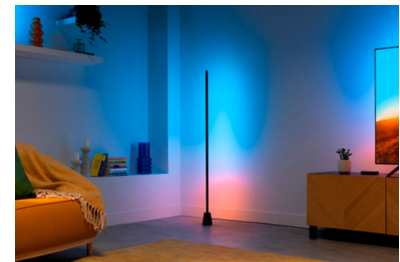

Immersive lighting

Transform your home entertainment experience by syncing your lights with music and video – syncing hardware required.