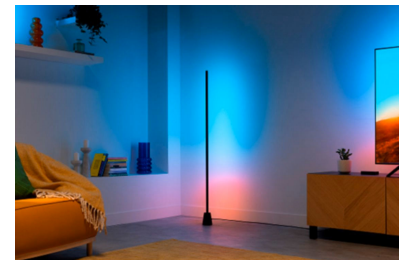

Immersive lighting

Transform your home entertainment experience by syncing your lights with music and video – syncing hardware required.