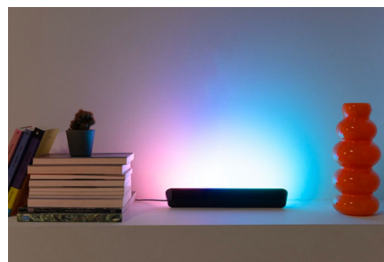

Bring dynamic multicoloured lighting to your home with these gradient light bars (two included). RGBIC technology produces vibrant light effects in multiple colours at once. Position them horizontally, vertically or behind your TV/monitor to create the perfect ambience. Preset modes let you switch between dynamic and static light settings easily. You can even sync your light bars with your TV screen (syncing hardware required) or make them dance to the beat of your favourite songs.

Form factor

- Multiple mounting options

Highlights

Set-up couldn't be easier

1. Download the WIZ app
2. Switch on your light
3. Connect the light to Wi-Fi

SpaceSense motion detection

Turn your lights into motion sensors using integrated SpaceSense technology, so they switch on automatically when you enter the room – all you need are two or more Connected by WIZ lights or devices.

Sync with music

Feel the rhythm with Music Sync. Effortlessly sync your lights with your favourite tunes using the microphone on your smartphone.

Matter-certified

Control it your way using your preferred smart home assistant – Matter-compatible for seamless integration with Alexa, Google Home and Apple Home.

Smooth gradients

Wash the walls with multiple colours simultaneously, blended smoothly to create beautiful light gradient effects.

Immersive lighting

Transform your home entertainment experience by syncing your lights with music and video – syncing hardware required.