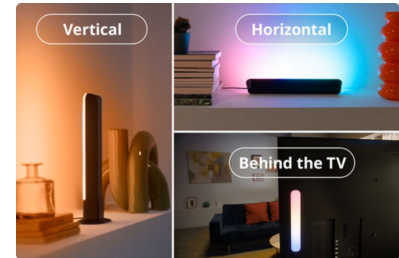

Bring dynamic multicoloured lighting to your home with these gradient light bars (two included). RGBIC technology produces vibrant light effects in multiple colours at once. Position them horizontally, vertically or behind your TV/monitor to create the perfect ambience. Preset modes let you switch between dynamic and static light settings easily. You can even sync your light bars with your TV screen (syncing hardware required) or make them dance to the beat of your favourite songs.

Sync with music

Feel the rhythm with Music Sync. Effortlessly sync your lights with your favourite tunes using the microphone on your smartphone.

Matter-certified

Control it your way using your preferred smart home assistant – Matter-compatible for seamless integration with Alexa, Google Home and Apple Home.

Smooth gradients

Wash the walls with multiple colours simultaneously, blended smoothly to create beautiful light gradient effects.

Immersive lighting

Transform your home entertainment experience by syncing your lights with music and video – syncing hardware required.

Multiple mounting options

You can either lie the light bars horizontally or use the mounting brackets to stand them behind your monitor or next to your TV.

Specifications

Bulb characteristics

- Intended use: Indoor
- Dimmable: Yes