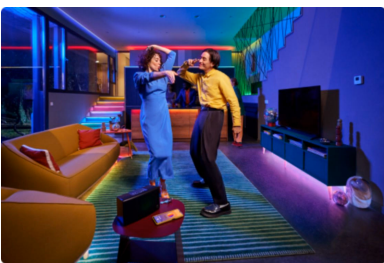

Bring dynamic multicoloured lighting to your home with these gradient light bars (two included). RGBIC technology produces vibrant light effects in multiple colours at once. Position them horizontally, vertically or behind your TV/monitor to create the perfect ambience. Preset modes let you switch between dynamic and static light settings easily. You can even sync your light bars with your TV screen (syncing hardware required) or make them dance to the beat of your favourite songs.

Form factor

- Multiple mounting options

Highlights

Set-up couldn't be easier

1. Download the WIZ app
2. Switch on your light
3. Connect the light to Wi-Fi

SpaceSense motion detection

Turn your lights into motion sensors using integrated SpaceSense technology, so they switch on automatically when you enter the room – all you need are two or more Connected by WIZ lights or devices.

Sync with music

Feel the rhythm with Music Sync. Effortlessly sync your lights with your favourite tunes using the microphone on your smartphone.

Matter-certified

Control it your way using your preferred smart home assistant – Matter-compatible for seamless integration with Alexa, Google Home and Apple Home.

Smooth gradients

Wash the walls with multiple colours simultaneously, blended smoothly to create beautiful light gradient effects.

Immersive lighting

Transform your home entertainment experience by syncing your lights with music and video – syncing hardware required.