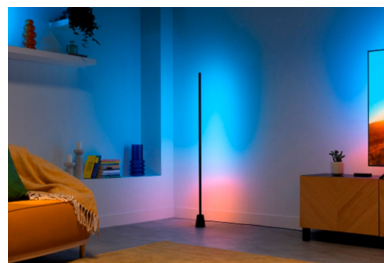

Bring dynamic multicoloured lighting to your home with these gradient light bars (two included). RGBIC technology produces vibrant light effects in multiple colours at once. Position them horizontally, vertically or behind your TV/monitor to create the perfect ambience. Preset modes let you switch between dynamic and static light settings easily. You can even sync your light bars with your TV screen (syncing hardware required) or make them dance to the beat of your favourite songs.

Sync with music

Feel the rhythm with Music Sync. Effortlessly sync your lights with your favourite tunes using the microphone on your smartphone.

Matter-certified

Control it your way using your preferred smart home assistant – Matter-compatible for seamless integration with Alexa, Google Home and Apple Home.

Smooth gradients

Wash the walls with multiple colours simultaneously, blended smoothly to create beautiful light gradient effects.

Immersive lighting

Transform your home entertainment experience by syncing your lights with music and video – syncing hardware required.

Multiple mounting options

You can either lie the light bars horizontally or use the mounting brackets to stand them behind your monitor or next to your TV.

Specifications

Bulb characteristics

- Intended use: Indoor
- Dimmable: Yes