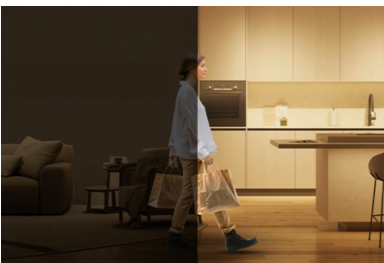

Bring dynamic multicoloured lighting to your home with these gradient light bars (two included). RGBIC technology produces vibrant light effects in multiple colours at once. Position them horizontally, vertically or behind your TV/monitor to create the perfect ambience. Preset modes let you switch between dynamic and static light settings easily. You can even sync your light bars with your TV screen (syncing hardware required) or make them dance to the beat of your favourite songs.

Form factor

- Multiple mounting options

Highlights

Set-up couldn't be easier

1. Download the WIZ app
2. Switch on your light
3. Connect the light to Wi-Fi

SpaceSense motion detection

Turn your lights into motion sensors using integrated SpaceSense technology, so they switch on automatically when you enter the room – all you need are two or more Connected by WIZ lights or devices.

Smooth gradients

Wash the walls with multiple colours simultaneously, blended smoothly to create beautiful light gradient effects.

Immersive lighting

Transform your home entertainment experience by syncing your lights with music and video – syncing hardware required.