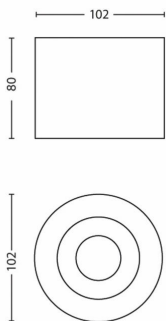

Smooth dimming, from bright to soft light

Sometimes you feel like a change in ambiance to suit whatever you're doing. With the Philips LED dimmable spots, you can smoothly dim to the right light level – from bright functional for everyday tasks, to a soft light for relaxed time.

Lighting for your convenience and peace of mind

- ClickFix easy mounting
- Get high quality LED light, while saving energy
- Lamp lifetime for up to 30 years of use
- Instant brightness when switched on
- High light output - 500 lumen
- Designed for the comfort of your eyes
- Integrated LED light
- 5 year warranty for a peace of mind

Versatile lighting for every moment of your day

- Dims smoothly from 100% bright down to 10% soft light

Superior design for an optimal light effect

- Long lasting, high quality material
- The perfect light beam for accent lighting
- Adjustable spot head for maximum flexibility