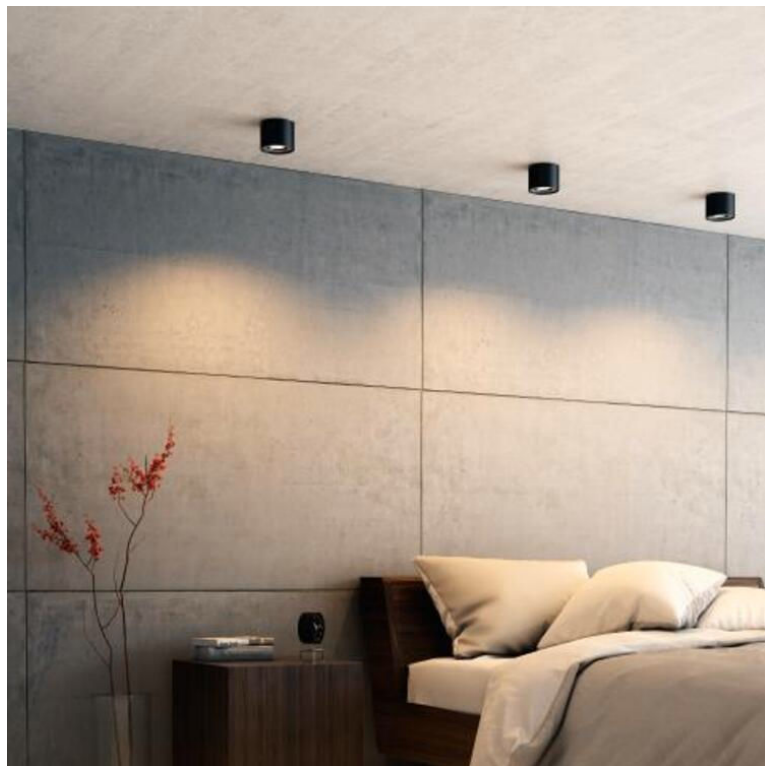

Smooth dimming, from bright to soft light

Sometimes you feel like a change in ambiance to suit whatever you're doing. With the Philips LED dimmable spots, you can smoothly dim to the right light level – from bright functional for everyday tasks, to a soft light for relaxed time.