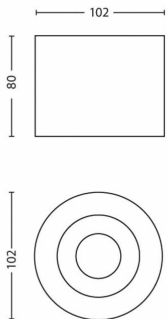

Smooth dimming, from bright to soft light

Sometimes you feel like a change in ambiance to suit whatever you're doing. With the Philips LED dimmable spots, you can smoothly dim to the right light level – from bright functional for everyday tasks, to a soft light for relaxed time.

Lighting for your convenience and peace of mind

- ClickFix easy mounting
- Get high quality LED light, while saving energy
- Lamp lifetime for up to 30 years of use
- Instant brightness when switched on
- High light output - 500 lumen
- Designed for the comfort of your eyes
- Integrated LED light
- 5 year warranty for a peace of mind

Versatile lighting for every moment of your day

- Dims smoothly from 100% bright down to 10% soft light

Superior design for an optimal light effect

- Long lasting, high quality material
- The perfect light beam for accent lighting
- Adjustable spot head for maximum flexibility