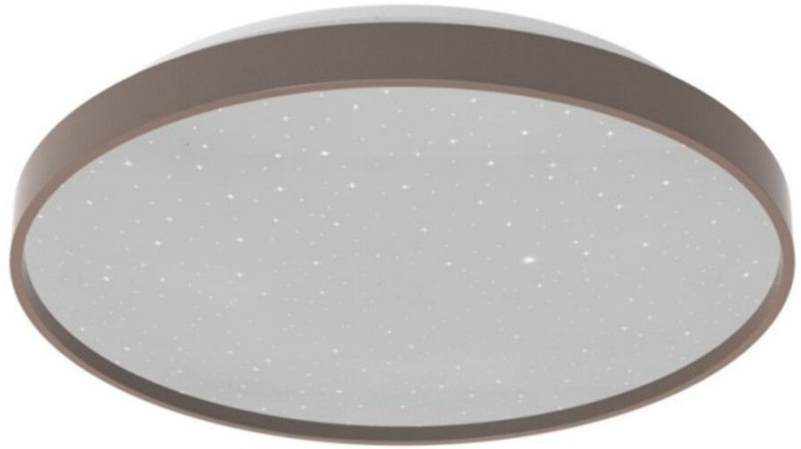

PHILIPS

Ceiling Light 36W

Ceiling Lights

4000/6500/2700K

Brown

SceneSwitch

6941970600583

One fixture. Your switch. Three light settings.

Change your room ambiance to suit whatever you're doing. With the Philips SceneSwitch LED Ceiling, you can easily change the setting from bright light, to natural light and to a cozy warm glow. Comfortable light that's easy on your eyes. No dimmer or additional installation required. All you need is your existing switch.

Tunable with wall switch

An easy-to-use wall switch allows you to shift between different light colors.

Specifications

Bulb characteristics

- Intended use: Indoor
- Lamp shape: Round

Design and finishing

- Color: Brown
- Material: Metal, Plastic