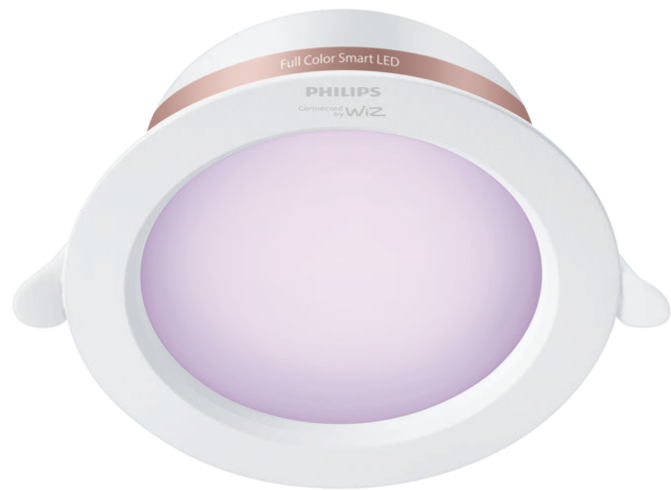

# PHILIPS

4 inch recessed  
downlight 6.5W

Smart LED

Full color

Cut out Ø95-105MM

IP20/Round/White

8719514441989

## Bulb characteristics

- Intended use: Indoor
- Lamp shape: Round

## Design and finishing

- Color: White
- Material: Plastic