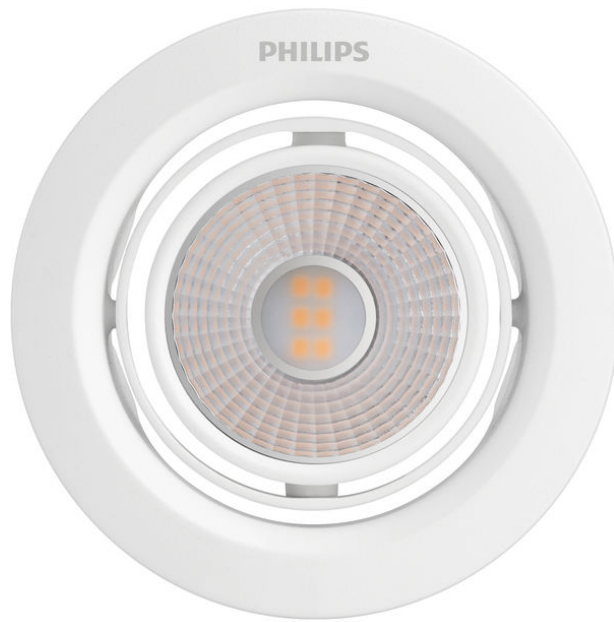

PHILIPS

Pomeron Recessed
Light

Recessed Lights

2700K

White

59775/31/HO

Essential lighting for a bright home

Manipulate the direction of your light in different ways with Philips Pomeron LED spotlight's adjustable head in 2 axis rotation. With a stylish white design that enhances your décor, bask in strong, focused beam with an accented feel.

Easy to Experience

- Adjustable light angle

Energy saving

- Built-in Philips conventional ballast

Highlights

Adjustable light angle

Energy efficient, long lasting

Specifications

Bulb characteristics

- Intended use: Indoor

Design and finishing

- Color: White
- Material: Metal, Plastic

Durability

- Number of switch cycles: 7,500
- Nominal lifetime: 15,000

Environmental

- Disposal of the product: At the end of (economic) life, dispose the product according to local rules and do not dispose the product with regular household waste. The correct disposal of your product will help prevent potential negative consequences for the environment and human health.

Extra feature/accessory incl.

- Adjustable spot head: Adjustable – rise and fall
- Dimmable with remote control: No
- LED integrated: Yes
- Remote control included: No

Light characteristics

- Beam angle: 30 degree(s)
- Color consistency: 5 SDCM
- Color rendering index (CRI): 80
- Color temperature: 2700 K
- Luminous Efficacy (rated) (Nom): 58 lm/W