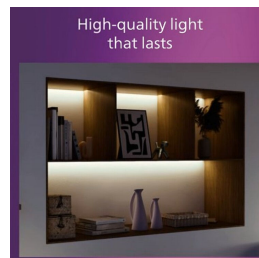

Designed for your living- and bedroom

- Create a stylish and welcoming atmosphere

Match your interior

- Compact size for small space
- Add vibrancy to your room
- Compact design

Light effect

- Bright and focused beam

Material & finishing

- High quality metal material

Durability

- Long life span up to 15,000 hours

Highlights

Create a stylish atmosphere

This light is designed around the latest tastes, trends and lifestyles to blend effortlessly into your décor and define the localised ambiance you have always desired.

Compact size for small space

Perfect for fitting into small spaces

Add vibrancy to your room

Introduce a splash of character and mark your personality into every room.

Compact design

Compact size allows luminaire to be placed in small spaces.

Bright and focused beam

Focus light on objects, a dining table or other interiors to draw attention to particular stylings.

High quality metal material

Durable and attractive metal material for a strong finish.