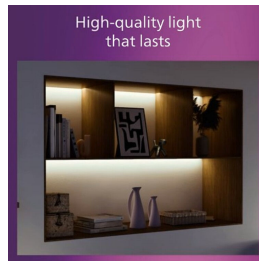

Designed for your living- and bedroom

- Create a stylish and welcoming atmosphere

Match your interior

- Add vibrancy to your room
- Compact design

Light effect

- Bright and focused beam

Material & finishing

- High quality metal material
- Durable aluminum housing

Durability

- Long life span up to 15,000 hours

Highlights

Create a stylish atmosphere

This light is designed around the latest tastes, trends and lifestyles to blend effortlessly into your décor and define the localised ambiance you have always desired.

Add vibrancy to your room

Introduce a splash of character and mark your personality into every room.

Compact design

Compact size allows luminaire to be placed in small spaces.

Bright and focused beam

Focus light on objects, a dining table or other interiors to draw attention to particular stylings.

High quality metal material

Durable and attractive metal material for a strong finish.

Durable aluminum housing

Creates a strong, clean and contemporary style for your space.

Long life span up to 15,000 hours