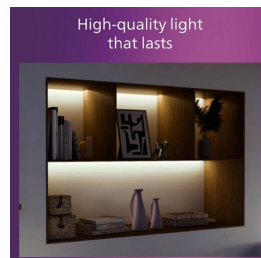

Designed for your living- and bedroom

- Create a stylish and welcoming atmosphere

Match your interior

- Compact size for small space
- Add vibrancy to your room
- Compact design

Light effect

- Bright and focused beam

Material & finishing

- High quality metal material

Durability

- Long life span up to 15,000 hours

Highlights

Create a stylish atmosphere

This light is designed around the latest tastes, trends and lifestyles to blend effortlessly into your décor and define the localised ambiance you have always desired.

Compact size for small space

Perfect for fitting into small spaces

Add vibrancy to your room

Introduce a splash of character and mark your personality into every room.

Compact design

Compact size allows luminaire to be placed in small spaces.

Bright and focused beam

Focus light on objects, a dining table or other interiors to draw attention to particular stylings.

High quality metal material

Durable and attractive metal material for a strong finish.