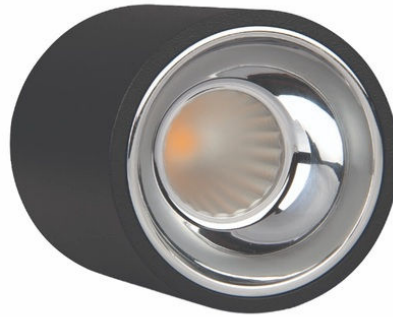

PHILIPS

Recessed spot light

Functional

Surface Deco COB

Black

8719514418196

High quality LED light designed to last for years

Surface mounted COB light in decorative finishes to highlight the objects in the places where there is no false ceiling like corridors, shops etc.

Match your interior

- Decorative metallic finishing

Light effect

- Durable synthetic diffuser for uniform light and reduced glare

Premium quality

- Durable and impact resistant die-cast aluminum housing

Mounting

- Closed mounting for prevention of bugs and dirt ingress

Highlights

Decorative metallic finishing

Contemporary metallic finishing adds a modern touch.

Durable synthetic diffuser for uniform light and reduced glare

Provides a soft glow for relaxation and focus without distracting glare.

Durable and impact resistant die-cast aluminum housing

The die-cast aluminum housing of this item adds to a cultivated and refined contemporary atmosphere.