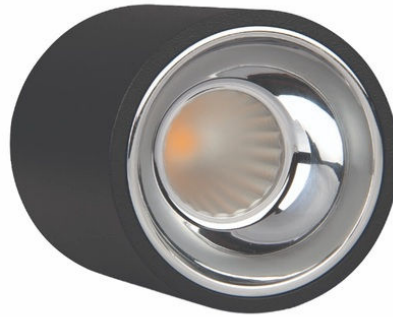

PHILIPS

Recessed spot light

Functional

Surface Deco COB

Black

8719514418233

High quality LED light designed to last for years

Surface mounted COB light in decorative finishes to highlight the objects in the places where there is no false ceiling like corridors, shops etc.

Match your interior

- Decorative metallic finishing

Light effect

- Durable synthetic diffuser for uniform light and reduced glare

Premium quality

- Durable and impact resistant die-cast aluminum housing

Mounting

- Closed mounting for prevention of bugs and dirt ingress

Highlights

Decorative metallic finishing

Contemporary metallic finishing adds a modern touch.

Durable synthetic diffuser for uniform light and reduced glare

Provides a soft glow for relaxation and focus without distracting glare.

Durable and impact resistant die-cast aluminum housing

The die-cast aluminum housing of this item adds to a cultivated and refined contemporary atmosphere.