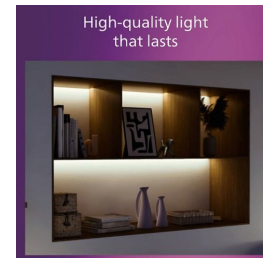

Designed for your living- and bedroom

- Create a stylish and welcoming atmosphere

Match your interior

- Decorative metallic finishing

Light effect

- Bright and focused beam

Material & finishing

- High quality metal material

Highlights

Create a stylish atmosphere

This light is designed around the latest tastes, trends and lifestyles to blend effortlessly into your décor and define

the localised ambiance you have always desired.

Decorative metallic finishing

Contemporary metallic finishing adds a modern touch.

Bright and focused beam

Focus light on objects, a dining table or other interiors to draw attention to particular stylings.

High quality metal material

Durable and attractive metal material for a strong finish.

Specifications

Design and finishing

- Color: White
- Material: Metal

Durability

- Nominal lifetime: 15,000

Environmental