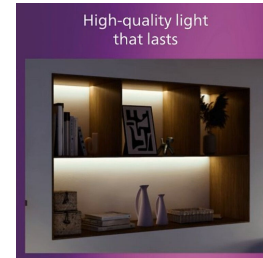

High quality metal material

Durable and attractive metal material for a strong finish.

Specifications

Design and finishing

- Color: White
- Material: Metal

Durability

- Nominal lifetime: 15,000

Environmental

- Disposal of the product: At the end of (economic) life, dispose the product according to local rules and do not dispose the product with regular household waste. The correct disposal of your product will help prevent potential negative consequences for the environment and human health.

Extra feature/accessory incl.

- Dimmable with remote control: No
- LED integrated: Yes
- Remote control included: No

Light characteristics

- Beam angle: 30 degree(s)
- Color rendering index (CRI): 80
- Color temperature: 4000 K

Miscellaneous

- Especially designed for: Living Room

Product dimensions and weight

- Net weight: 0.14 kg
- Overall height: 56 mm
- Overall length: 77 mm
- Overall width: 77 mm
- Recessed Ceiling cutout: 6.7 cm x 6.7 cm

Technical specifications

- Diameter: 77 mm
- Total lumen output fixture: 475
- Light color: 4000
- Mains power: 220-240
- Fixture dimmable: No
- Wattage bulb included: 7
- IP code: IP20 | Finger-protected
- Class of protection: Class II - Double Insulated

Packaging dimensions and weight

- EAN/UPC - product: 8720169239319
- Net weight: 0.14 kg
- Gross weight: 0.16 kg
- Height: 6.8 cm
- Length: 11 cm
- Width: 10 cm