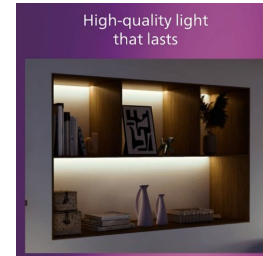

Designed for your living- and bedroom

- Create a stylish and welcoming atmosphere

Match your interior

- Decorative metallic finishing

Light effect

- Bright and focused beam

Material & finishing

- High quality metal material

Highlights

Create a stylish atmosphere

This light is designed around the latest tastes, trends and lifestyles to blend effortlessly into your décor and define

the localised ambiance you have always desired.

Decorative metallic finishing

Contemporary metallic finishing adds a modern touch.

Bright and focused beam

Focus light on objects, a dining table or other interiors to draw attention to particular stylings.

High quality metal material

Durable and attractive metal material for a strong finish.

Specifications

Design and finishing

- Color: White
- Material: Metal

Durability

- Nominal lifetime: 15,000

Environmental