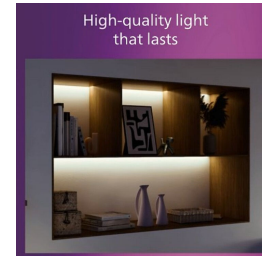

Designed for your living- and bedroom

- Create a stylish and welcoming atmosphere

Match your interior

- Decorative metallic finishing

Light effect

- Bright and focused beam

Material & finishing

- High quality metal material

Highlights

Create a stylish atmosphere

This light is designed around the latest tastes, trends and lifestyles to blend effortlessly into your décor and define

the localised ambience you have always desired.

Decorative metallic finishing

Contemporary metallic finishing adds a modern touch.

Bright and focused beam

Focus light on objects, a dining table or other interiors to draw attention to particular stylings.

High quality metal material

Durable and attractive metal material for a strong finish.

Specifications

Design and finishing

- Color: White
- Material: Metal

Durability

- Nominal lifetime: 15,000

Environmental