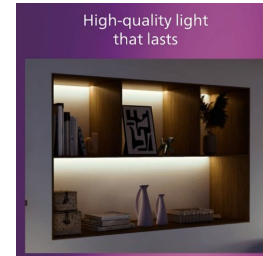

High quality metal material

Durable and attractive metal material for a strong finish.

Specifications

Design and finishing

- Color: White
- Material: Metal

Durability

- Nominal lifetime: 15,000

Environmental

- Disposal of the product: At the end of (economic) life, dispose the product according to local rules and do not dispose the product with regular household waste. The correct disposal of your product will help prevent potential negative consequences for the environment and human health.

Extra feature/accessory incl.

- Dimmable with remote control: No
- LED integrated: Yes
- Remote control included: No

Light characteristics

- Beam angle: 30
- Color rendering index (CRI): 80
- Color temperature: 4000 K

Miscellaneous

- Especially designed for: Living Room

Product dimensions and weight

- Net weight: 0.2 kg
- Overall height: 66 mm
- Overall length: 95 mm
- Overall width: 95 mm
- Recessed Ceiling cutout: 8.2 cm x 8.2 cm

Technical specifications

- Diameter: 95 mm
- Total lumen output fixture: 900
- Bulb technology: LED
- Light color: 4000
- Mains power: 220-240
- Fixture dimmable: No
- Wattage bulb included: 12
- IP code: IP20 | Finger-protected
- Class of protection: Class II - Double Insulated

The bulb

- Software upgradable: No

What's supported

- Compatible with Effects: No
- Defined support period: Not applicable
- Compatible operating systems: Not applicable
- Communication protocol: Not applicable
- Compatibility with 3rd party systems: Not applicable