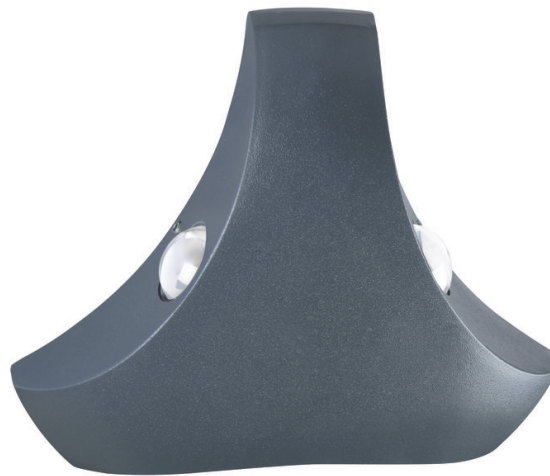

PHILIPS

Wall light

Led outdoor

9W

Aluminium

Grey

IP 44

919215200008

Tri-directional beam

Superior illumination. Classic anthracite finish. Premium aluminium material. Optimum performance

Light effect

- Provides a bright white light

Sustainable light solutions

- High quality LED light

Beacon of trust

- You can trust what the Philips packaging is saying

Premium quality

- Die-casted aluminum for a premium look and feel

Specially designed for your outdoors

- Resistant to all weather conditions

Specifications

Bulb characteristics

- Intended use: Outdoor

Design and finishing

- Color: Grey
- Material: Aluminium

Durability

- Nominal lifetime: 25,000

Extra feature/accessory incl.