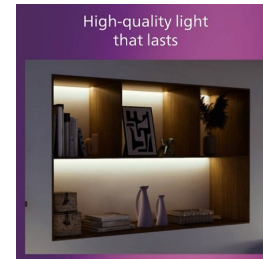

PHILIPS

Ceiling light

Functional

Astra Line

White

919215850486

Smart lighting for you daily living

Light up your space with Philips EyeComfort LED ceiling light that provides a comfortable light source and ease to your eyes.

Special characteristics

- Suitable for wall and ceiling installation

Light effect

- Bright light with uniform distribution
- High quality diffuserSoft light with uniform distribution

Highlights

Wall and ceiling installation

Install this lamp as a wall light or ceiling light, just the way you like it.

Bright light with uniform distribution

To really light up your rooms, choose this uniform distribution light which throws light evenly across the space.

High quality diffuser Soft light with uniform distribution

This high quality diffuser distributes soft light evenly around your rooms.

Specifications

Design and finishing

- Color: White
- Material: PVC

Durability