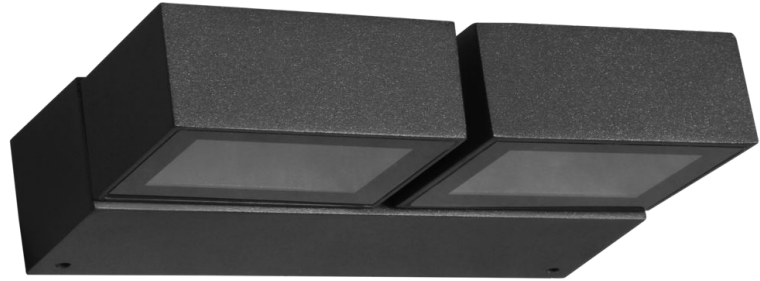

# PHILIPS

IP65 dust-proof and water-resistant outdoor wall light

myGarden

12W; Warm White; 720 lumen;  
In-built LED;

Dust-proof and water resistant;

Powder-coated premium aluminium fixture;

Perfect for outdoor walls in garden, patio, poolside

## Bring your outdoors alive!

This elegantly designed wall light is easy to install. It comes with soft corners and anthracite colours accentuate the gentle throw of the light. Now easily light up your balcony/patio, poolside with evenly distributed, comfort lights