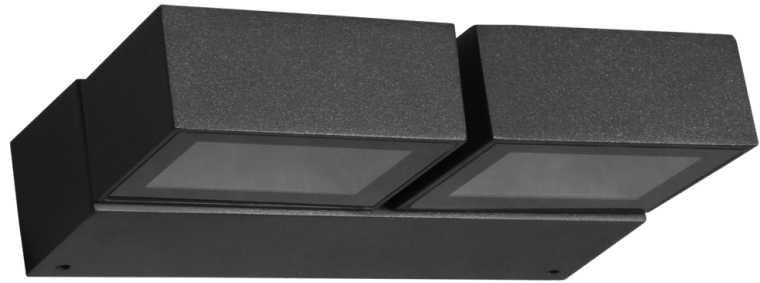

PHILIPS

IP65 dust-proof and water-resistant outdoor wall light

myGarden

12W; Warm White; 720 lumen;
In-built LED;

Dust-proof and water resistant;

Powder-coated premium aluminium fixture;

Perfect for outdoor walls in garden, patio, poolside

919215851057

Bring your outdoors alive!

This elegantly designed wall light is easy to install. It comes with soft corners and anthracite colours accentuate the gentle throw of the light. Now easily light up your balcony/patio, poolside with evenly distributed, comfort lights

Specifications

Bulb characteristics

- Intended use: Outdoor

Bulb dimensions

- Height: 12 cm

Design and finishing

- Color: Anthracite Grey
- Material: Aluminium

Extra feature/accessory incl.

Light characteristics

- Color rendering index (CRI): 80

Miscellaneous

- Especially designed for: Garden & Patio
- Style: Contemporary

Product dimensions and weight

- Net weight: 1.187 kg
- Height: 12 cm
- Length: 18.3 cm
- Width: 4.2 cm