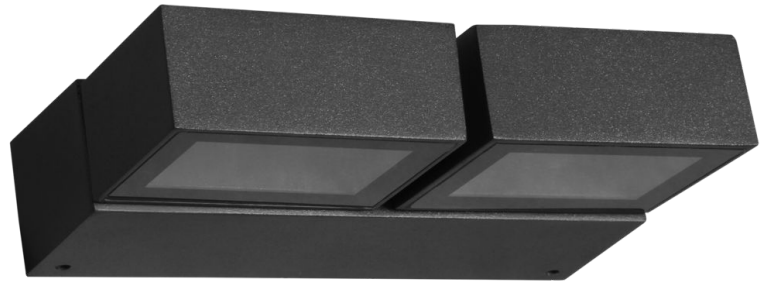

PHILIPS

IP65 dust-proof and water-resistant outdoor wall light

myGarden

12W; Warm White; 720 lumen;
In-built LED;

Dust-proof and water resistant;

Powder-coated premium aluminium fixture;

Perfect for outdoor walls in garden, patio, poolside

919215851057

Bring your outdoors alive!

This elegantly designed wall light is easy to install. It comes with soft corners and anthracite colours accentuate the gentle throw of the light. Now easily light up your balcony/patio, poolside with evenly distributed, comfort lights

Specifications

Bulb characteristics

- Intended use: Outdoor

Bulb dimensions

- Height: 12 cm

Design and finishing

- Color: Anthracite Grey
- Material: Aluminium

Extra feature/accessory incl.

Light characteristics

- Color rendering index (CRI): 80

Miscellaneous

- Especially designed for: Garden, Patio
- Style: Contemporary

Product dimensions and weight

- Net weight: 1.187 kg
- Height: 12 cm
- Length: 18.3 cm
- Width: 4.2 cm