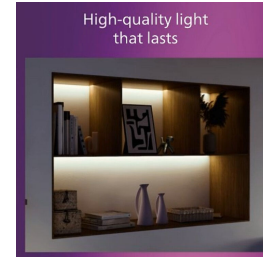

PHILIPS

Ceiling light

Functional

Slimline Next

White

919515812614

Smart lighting for you daily living

Light up your space with Philips EyeComfort LED ceiling light that provides a comfortable light source and ease to your eyes.

Special characteristics

- Suitable for wall and ceiling installation

Light effect

- Bright light with uniform distribution
- High quality diffuserSoft light with uniform distribution

Highlights

Wall and ceiling installation

Install this lamp as a wall light or ceiling light, just the way you like it.

Bright light with uniform distribution

To really light up your rooms, choose this uniform distribution light which throws light evenly across the space.

High quality diffuser Soft light with uniform distribution

This high quality diffuser distributes soft light evenly around your rooms.

Specifications

Design and finishing

- Color: White
- Material: PVC

Durability