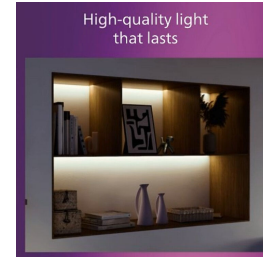

PHILIPS

Ceiling light

MYHOMEOFFICE

Slimline Advance

Silver

919515813187

Smart lighting for you daily living

Light up your space with Philips EyeComfort LED ceiling light that provides a comfortable light source and ease to your eyes.

Special characteristics

- Suitable for wall and ceiling installation

Light effect

- Bright light with uniform distribution
- High quality diffuserSoft light with uniform distribution

Highlights

Wall and ceiling installation

Install this lamp as a wall light or ceiling light, just the way you like it.

Bright light with uniform distribution

To really light up your rooms, choose this uniform distribution light which throws light evenly across the space.

High quality diffuser Soft light with uniform distribution

This high quality diffuser distributes soft light evenly around your rooms.

Specifications

Design and finishing

- Color: Silver
- Material: Metal