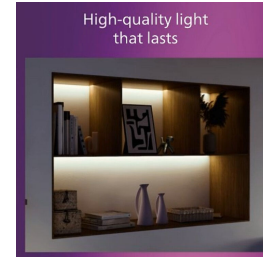

High quality diffuser Soft light with uniform distribution

This high quality diffuser distributes soft light evenly around your rooms.

Specifications

Design and finishing

- Color: Silver
- Material: Metal

Durability

- Nominal lifetime: 15,000

Environmental

- Disposal of the product: At the end of (economic) life, dispose the product according to local rules and do not dispose the product with regular household waste. The correct disposal of your product will help prevent potential negative consequences for the environment and human health.

Extra feature/accessory incl.

- Adjustable spot head: Not adjustable
- Dimmable with remote control: No
- LED integrated: Yes
- Remote control included: No

Light characteristics

- Color rendering index (CRI): 80
- Color temperature: 3000 K

Miscellaneous

- EyeComfort: Yes

Product dimensions and weight

- Net weight: 0.21 kg
- Overall height: 37 mm
- Overall length: 1,190 mm
- Overall width: 23 mm

Service

- Warranty: 1 year(s)

Technical specifications

- Total lumen output fixture: 2500
- Bulb technology: LED
- Light color: 3000
- Mains power: 220-240
- Wattage bulb included: 25
- IP code: IP20
- Class of protection: Class I - Earthed

The bulb

- Software upgradable: No

What's supported

- Compatible with Effects: No
- Defined support period: Not applicable
- Compatible operating systems: Not applicable
- Communication protocol: Not applicable
- Compatibility with 3rd party systems: Not applicable