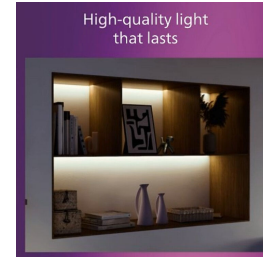

PHILIPS

Ceiling light

Functional

Slimline Advance

Silver

919515813667

Smart lighting for you daily living

Light up your space with Philips EyeComfort LED ceiling light that provides a comfortable light source and ease to your eyes.

Special characteristics

- Suitable for wall and ceiling installation

Light effect

- Bright light with uniform distribution
- High quality diffuserSoft light with uniform distribution

Highlights

Wall and ceiling installation

Install this lamp as a wall light or ceiling light, just the way you like it.

Bright light with uniform distribution

To really light up your rooms, choose this uniform distribution light which throws light evenly across the space.

High quality diffuser Soft light with uniform distribution

This high quality diffuser distributes soft light evenly around your rooms.

Specifications

Design and finishing

- Color: Silver
- Material: Metal