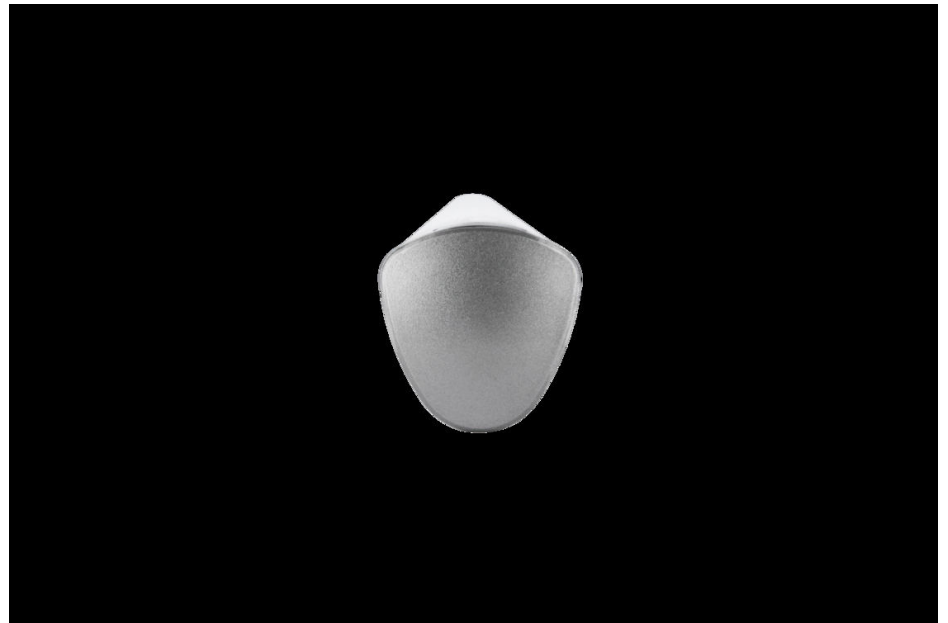

# PHILIPS

Ceiling light

DECO\_LINEAR

Mirolta Pro

Silver

919515813703

## High quality LED light designed to last for years

Light up your space with Philips EyeComfort LED ceiling light that provides a comfortable light source and ease to your eyes.

### Special characteristics

- Suitable for wall and ceiling installation