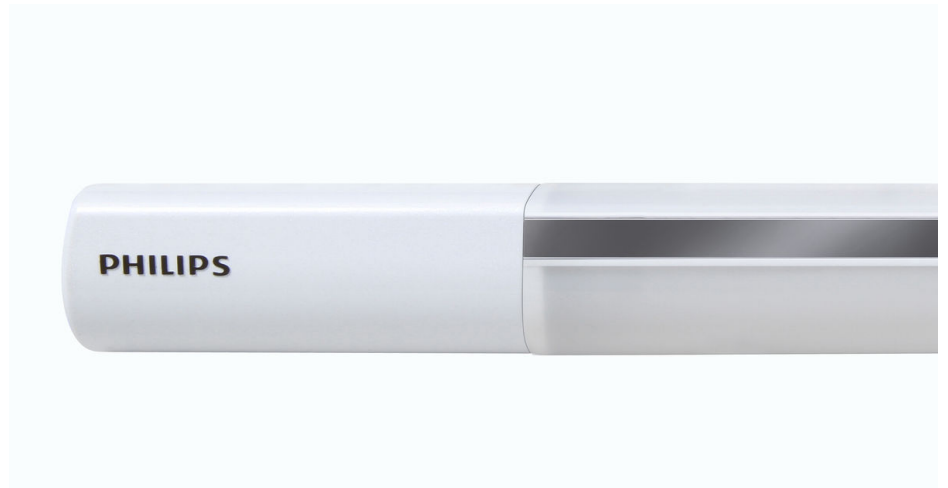

PHILIPS

Ceiling light

myLiving

TwinGlow

White

919515813875

Set your desired ambiance at your fingertips

Light up your space with Philips EyeComfort LED ceiling light that provides a comfortable light source and ease to your eyes.

Premium aesthetic elegant chrome finish

The elegant chrome finish on this item adds a touch of timeless sophistication to any space.

Specifications

Design and finishing

- Color: White
- Material: PVC

Durability