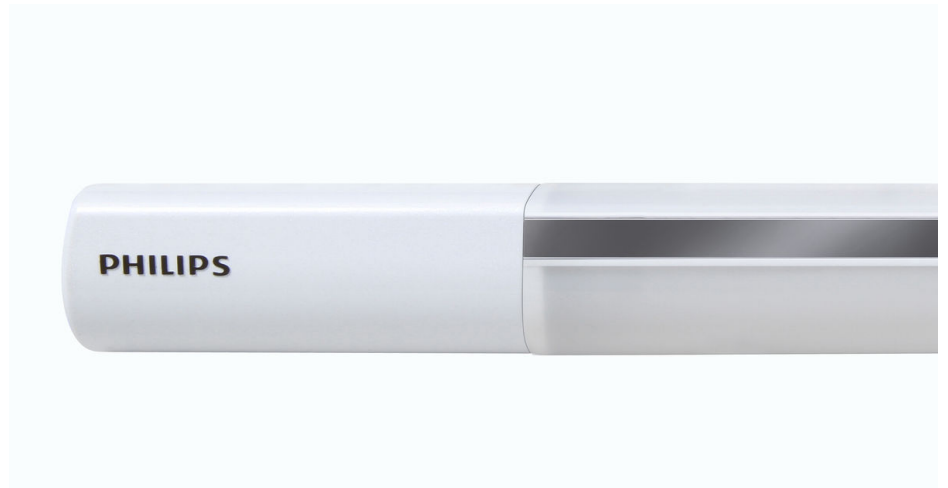

PHILIPS

Ceiling light

myLiving

TwinGlow

White

919515813970

Set your desired ambiance at your fingertips

Light up your space with Philips EyeComfort LED ceiling light that provides a comfortable light source and ease to your eyes.

Premium aesthetic elegant chrome finish

The elegant chrome finish on this item adds a touch of timeless sophistication to any space.

Specifications

Design and finishing

- Color: White
- Material: PVC

Durability