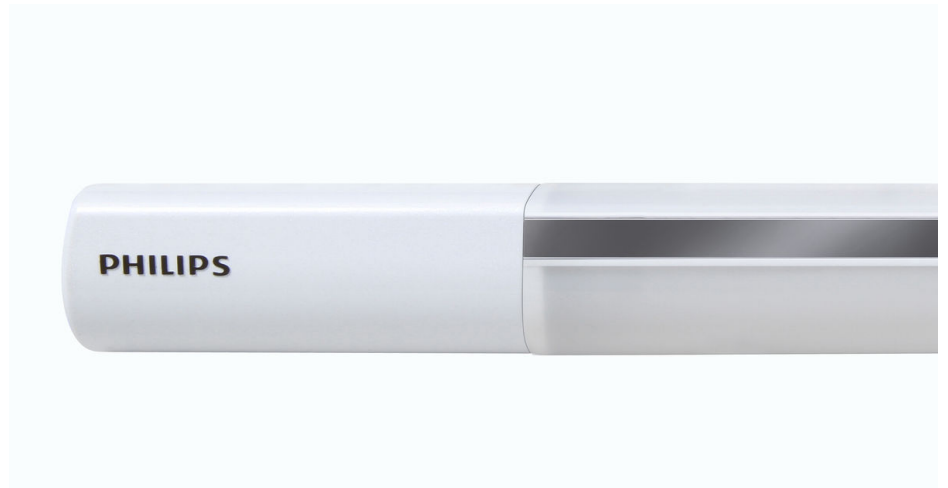

PHILIPS

Ceiling light

myLiving

TwinGlow

White

919515813971

Set your desired ambiance at your fingertips

Light up your space with Philips EyeComfort LED ceiling light that provides a comfortable light source and ease to your eyes.

Premium aesthetic elegant chrome finish

The elegant chrome finish on this item adds a touch of timeless sophistication to any space.

Specifications

Design and finishing

- Color: White
- Material: PVC

Durability