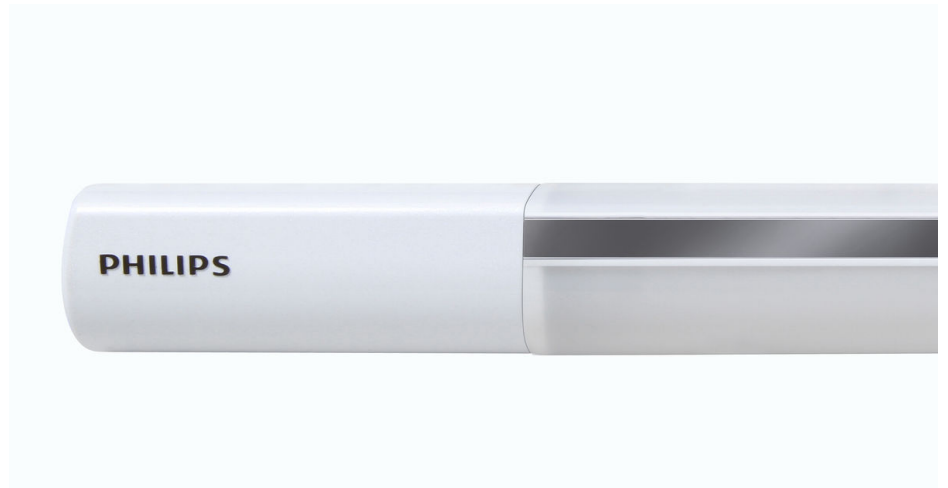

PHILIPS

Ceiling light

myLiving

TwinGlow

White

919515813972

Set your desired ambiance at your fingertips

Light up your space with Philips EyeComfort LED ceiling light that provides a comfortable light source and ease to your eyes.

Premium aesthetic elegant chrome finish

The elegant chrome finish on this item adds a touch of timeless sophistication to any space.

Specifications

Design and finishing

- Color: White
- Material: PVC

Durability