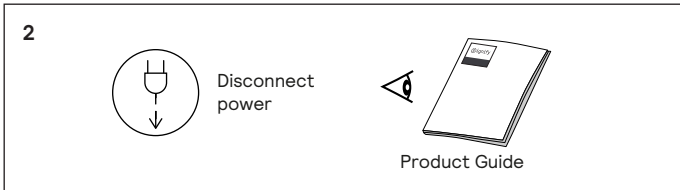

Coded Mains
Transformer LN

LCU7725/00

Installation instructions

Instructions d'installation
Instrucciones de instalación

Istruzioni per l'installazione
Installatie-instructies

Installationsanweisungen
インストール手順

安裝指示书
بی‌فرتل تاداشرا!

Caution

EN Safety and High Voltage Warning

Ensure that the AC power mains are turned OFF before handling the mains wiring, or connecting any power mains cabling to the LCU7725/00 device.