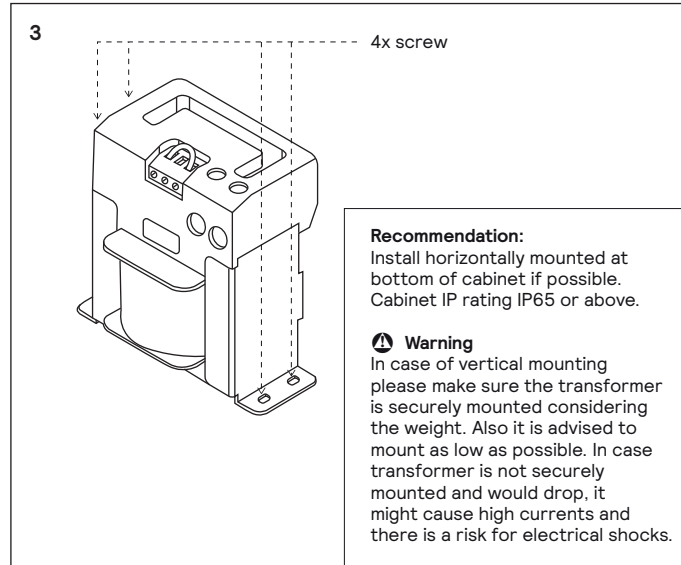

安裝指示书
بی‌فرتل تاداشرا!

Caution

EN Safety and High Voltage Warning

Ensure that the AC power mains are turned OFF before handling the mains wiring, or connecting any power mains cabling to the LCU7725/00 device.