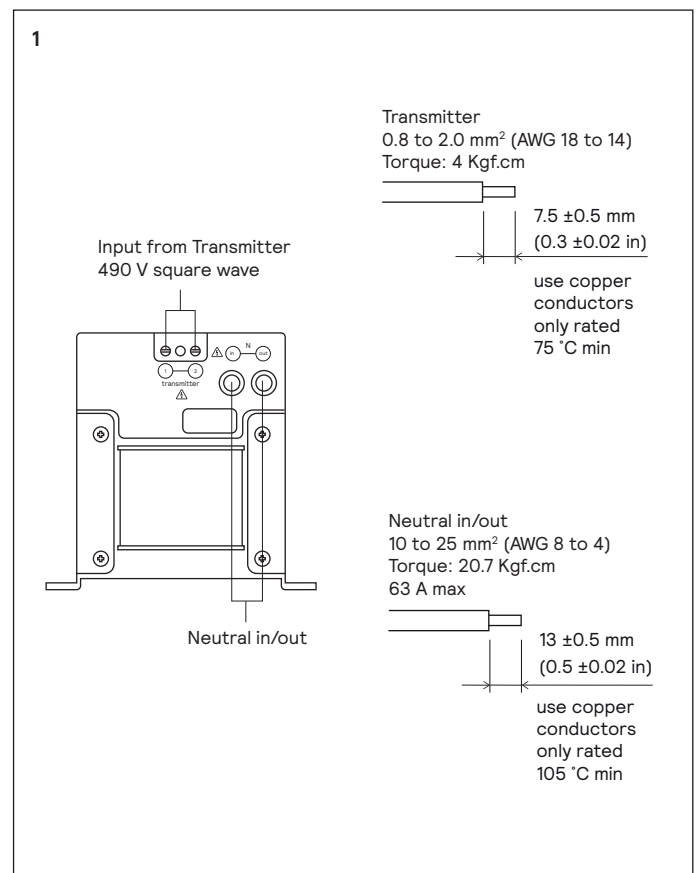

安裝指示书
بی‌فرتل تاداشرا!

Caution

EN Safety and High Voltage Warning

Ensure that the AC power mains are turned OFF before handling the mains wiring, or connecting any power mains cabling to the LCU7725/00 device.