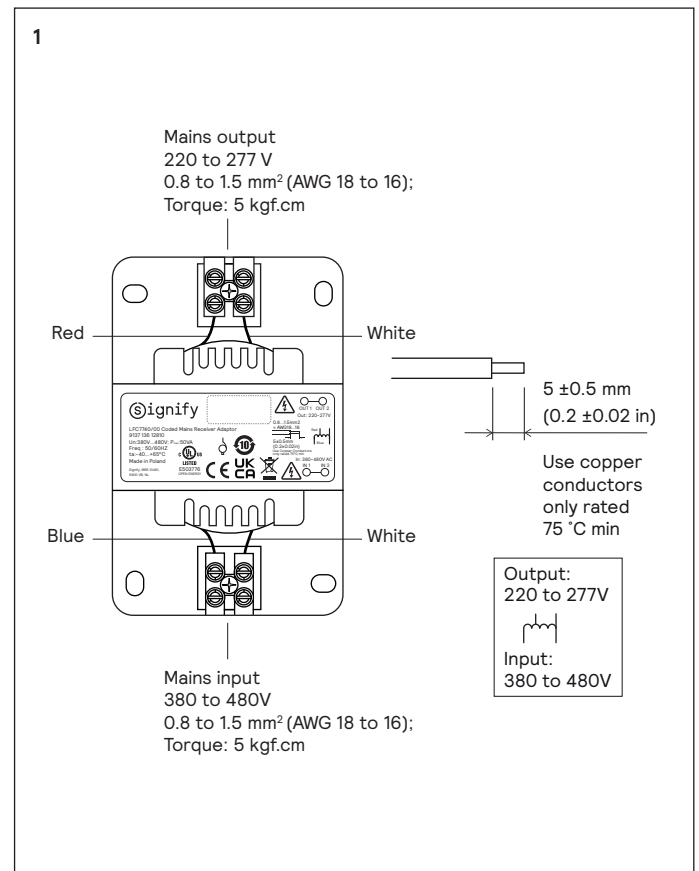

安装指示书
إرشادات التركيب

⚠ Caution

(EN) Safety and High Voltage Warning

Ensure that the AC power mains are turned OFF before handling the mains wiring, or connecting any power mains cabling to the LLC7740/00 device.