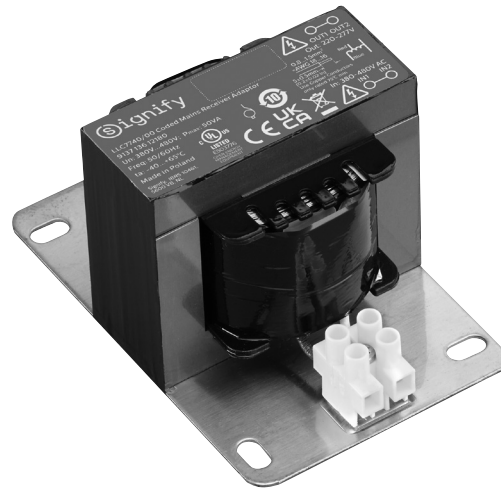

Coded Mains
Receiver Adaptor

LLC7740/00

Installation instructions

Instructions d'installation
Instrucciones de instalación

Istruzioni per l'installazione
Installatie-instructies

Installationsanweisungen
インストール手順

安装指示书
إرشادات التركيب

⚠ Caution

(EN) Safety and High Voltage Warning

Ensure that the AC power mains are turned OFF before handling the mains wiring, or connecting any power mains cabling to the LLC7740/00 device.