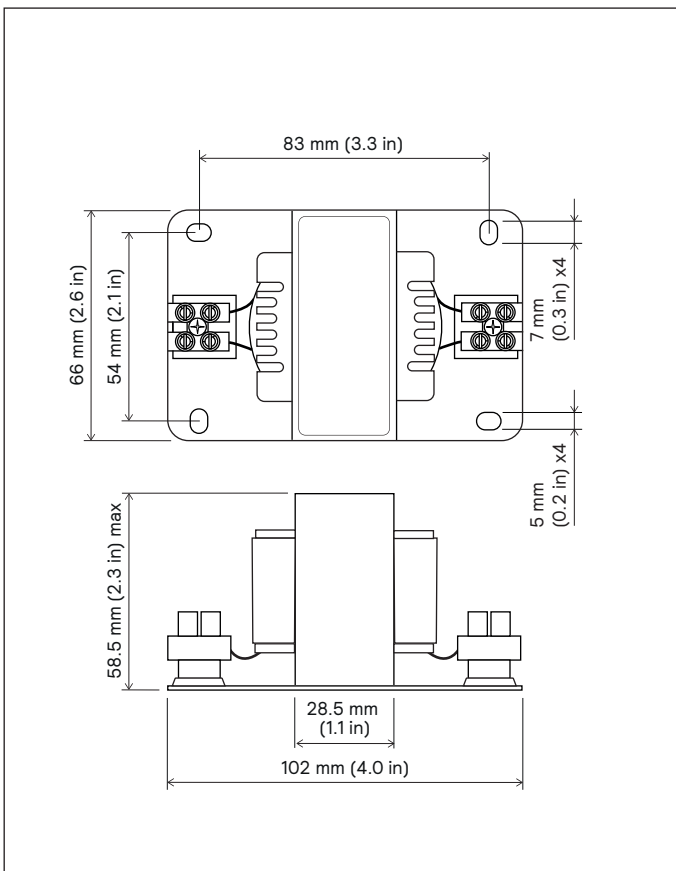

安装指示书
إرشادات التركيب

⚠ Caution

(EN) Safety and High Voltage Warning

Ensure that the AC power mains are turned OFF before handling the mains wiring, or connecting any power mains cabling to the LLC7740/00 device.