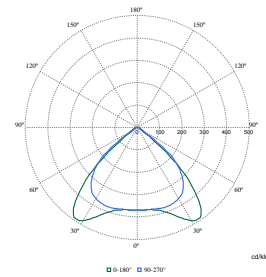

Order Code	Full Product Name	Produktfamiliencode
66264799	4MX850 581 LED55S/840 PSD DA20 WH	4MX850
66269299	4MX850 491 LED40S/830 PSD DA20 WH	4MX850
66270899	4MX850 491 LED40S/840 PSD DA20 WH	4MX850
66272299	4MX850 581 LED40S/840 PSD DA20 WH	4MX850
66602799	4MX850 491 LED66S/840 PSD WB WH	4MX850
66603499	4MX850 491 LED66S/840 PSD NB WH	4MX850

Order Code	Full Product Name	Produktfamiliencode
66693599	4MX850 491 LED66S/830 PSD WB WH	4MX850
66695999	4MX850 581 LED66S/840 PSD WB WH	4MX850
66696699	4MX850 581 LED66S/840 PSD NB WH	4MX850
66744499	4MX850 491 LED40S/840 PSD A20 WH	4MX850
66770399	4MX850 491 LED66S/840 PSD A20 WH	4MX850

Polar Wide Diagrams

Polar Normal (separate) - 4MX850I - 910500460265