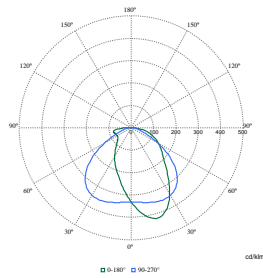

Polar Normal (separate) - 4MX850I - 910629160926