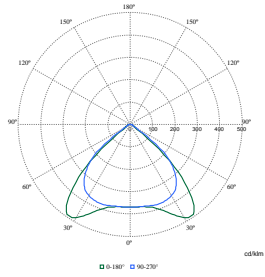

Polar Wide Diagrams

Polar Normal (separate) - 4MX850I - 910629160326