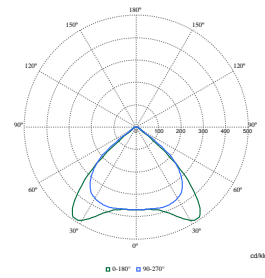

Polar Normal (separate) - 4MX850I - 910629120326