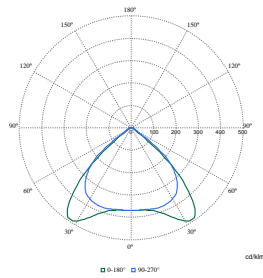

Polar Normal (separate) - 4MX850I - 910629123026