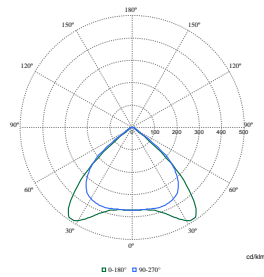

Order Code	Full Product Name	Produktfamiliencode
66264799	4MX850 581 LED55S/840 PSD DA20 WH	4MX850
66269299	4MX850 491 LED40S/830 PSD DA20 WH	4MX850
66270899	4MX850 491 LED40S/840 PSD DA20 WH	4MX850
66272299	4MX850 581 LED40S/840 PSD DA20 WH	4MX850
66602799	4MX850 491 LED66S/840 PSD WB WH	4MX850
66603499	4MX850 491 LED66S/840 PSD NB WH	4MX850

Order Code	Full Product Name	Produktfamiliencode
66693599	4MX850 491 LED66S/830 PSD WB WH	4MX850
66695999	4MX850 581 LED66S/840 PSD WB WH	4MX850
66696699	4MX850 581 LED66S/840 PSD NB WH	4MX850
66744499	4MX850 491 LED40S/840 PSD A20 WH	4MX850
66770399	4MX850 491 LED66S/840 PSD A20 WH	4MX850

Polar Wide Diagrams

Polar Normal (separate) - 4MX850I - 910500457965