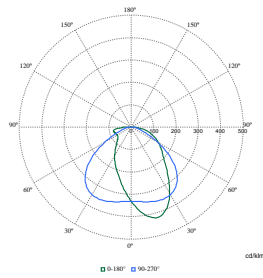

Polar Wide Diagrams

Polar Normal (separate) - 4MX850I - 910629158226

Polar Normal (separate) - 4MX850I - 910629120226

Polar Normal (separate) - 4MX850I - 910629121826

Polar Normal (separate) - 4MX850I - 910629167426