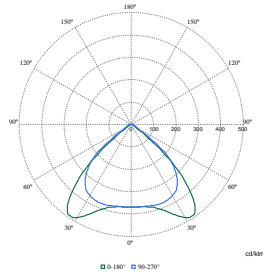

Polar Wide Diagrams

Polar Normal (separate) - 4MX850I - 910629158226

Polar Normal (separate) - 4MX850I - 910629120226

Polar Normal (separate) - 4MX850I - 910629121826

Polar Normal (separate) - 4MX850I - 910629167426