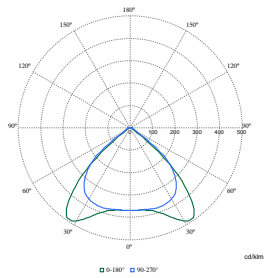

Polar Normal (separate) - 4MX850I - 910629122226