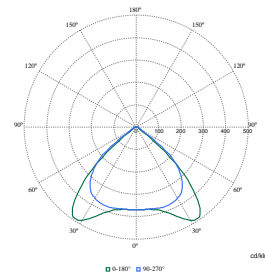

Polar Normal (separate) - 4MX850I - 910629122326