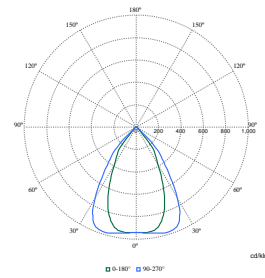

Polar Normal (separate) - 4MX850I - 910629121726