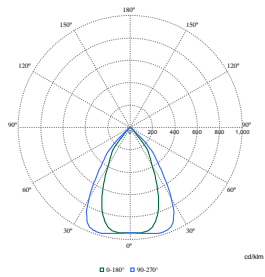

Order Code	Full Product Name	Produktfamiliencode
66264799	4MX850 581 LED55S/840 PSD DA20 WH	4MX850
66269299	4MX850 491 LED40S/830 PSD DA20 WH	4MX850
66270899	4MX850 491 LED40S/840 PSD DA20 WH	4MX850
66272299	4MX850 581 LED40S/840 PSD DA20 WH	4MX850
66602799	4MX850 491 LED66S/840 PSD WB WH	4MX850
66603499	4MX850 491 LED66S/840 PSD NB WH	4MX850

Order Code	Full Product Name	Produktfamiliencode
66693599	4MX850 491 LED66S/830 PSD WB WH	4MX850
66695999	4MX850 581 LED66S/840 PSD WB WH	4MX850
66696699	4MX850 581 LED66S/840 PSD NB WH	4MX850
66744499	4MX850 491 LED40S/840 PSD A20 WH	4MX850
66770399	4MX850 491 LED66S/840 PSD A20 WH	4MX850

Polar Wide Diagrams

Polar Normal (separate) - 4MX850I - 910500457964