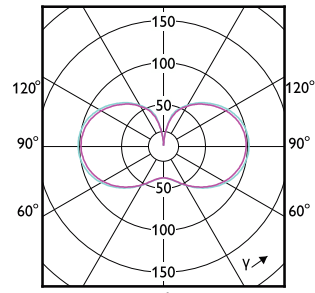

Trueforce CorePro LED HPL