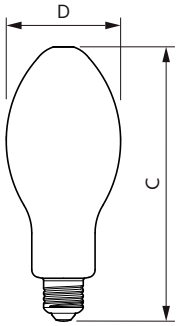

Versions

LED TForce Core LED HPL 36W E40 FR

Dimensional drawing

Product	D	C
TForce Core LED HPL 36W E40 830 FR	91.5 mm	234 mm
TForce Core LED HPL 36W E40 840 FR	91.5 mm	234 mm

Product	D	C
TForce Core LED HPL 26W E27 830 FR	90 mm	245 mm
TForce Core LED HPL 26W E27 840 FR	90 mm	245 mm
TForce Core LED HPL 36W E27 830 FR	91.5 mm	249 mm
TForce Core LED HPL 36W E27 840 FR	91.5 mm	249 mm

Trueforce CorePro LED HPL

Dimensional drawing

Product	D	C
TForce Core LED HPL 13W E27 830 FR	76 mm	183 mm
TForce Core LED HPL 13W E27 840 FR	76 mm	183 mm
TForce Core LED HPL 18W E27 830 FR	76 mm	183 mm
TForce Core LED HPL 18W E27 840 FR	76 mm	183 mm