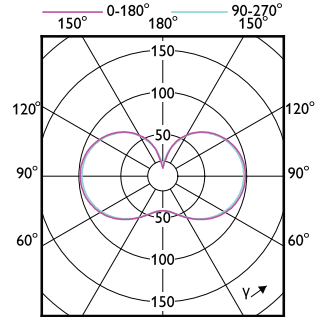

Trueforce CorePro LED HPL