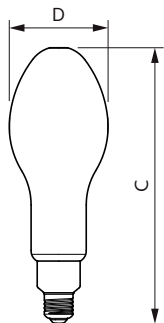

Versions

LED TForce Core LED HPL 36W E40 FR

Dimensional drawing

Product	D	C
TForce Core LED HPL 36W E40 830 FR	91.5 mm	234 mm
TForce Core LED HPL 36W E40 840 FR	91.5 mm	234 mm

Product	D	C
TForce Core LED HPL 26W E27 830 FR	90 mm	245 mm
TForce Core LED HPL 26W E27 840 FR	90 mm	245 mm
TForce Core LED HPL 36W E27 830 FR	91.5 mm	249 mm
TForce Core LED HPL 36W E27 840 FR	91.5 mm	249 mm

Trueforce CorePro LED HPL

Dimensional drawing

Product	D	C
TForce Core LED HPL 13W E27 830 FR	76 mm	183 mm
TForce Core LED HPL 13W E27 840 FR	76 mm	183 mm
TForce Core LED HPL 18W E27 830 FR	76 mm	183 mm
TForce Core LED HPL 18W E27 840 FR	76 mm	183 mm