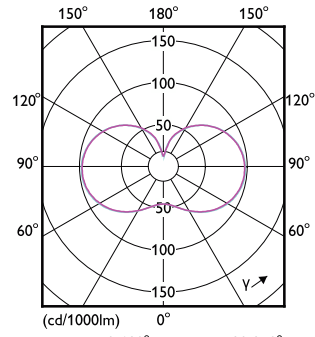

Trueforce CorePro LED HPL