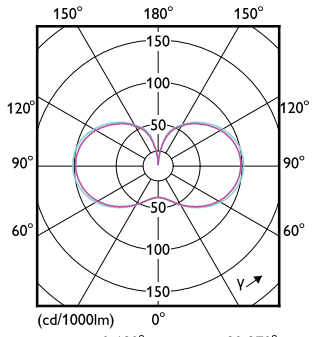

Trueforce CorePro LED HPL