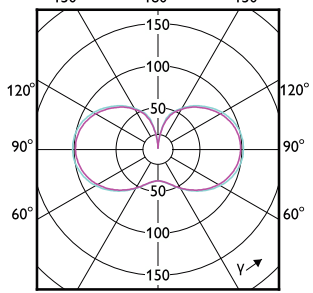

Trueforce CorePro LED HPL