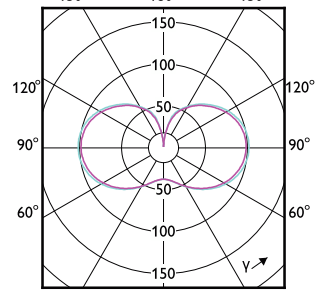

Trueforce CorePro LED HPL