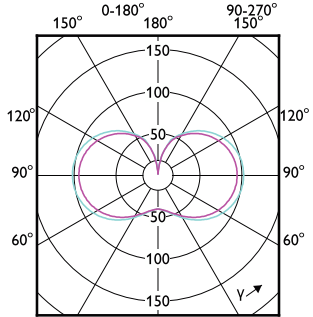

Trueforce CorePro LED HPL