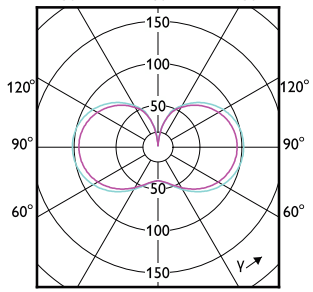

Trueforce CorePro LED HPL