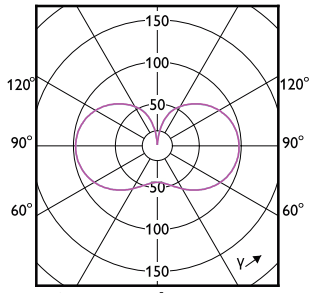

Trueforce CorePro LED HPL