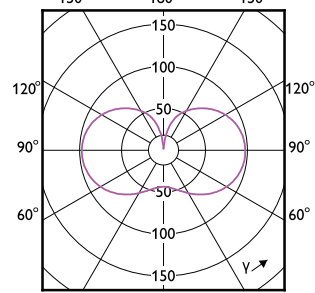

Trueforce CorePro LED HPL