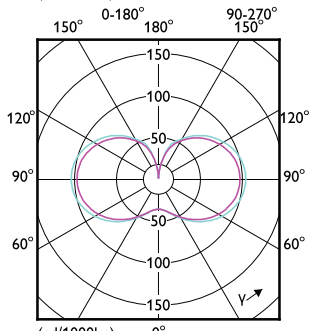

Trueforce CorePro LED HPL

Order Code	Full Product Name	能耗 kWh/1000 h
929002481402	TForce Core LED HPL 36W E40 830 FR	36 kWh
929002481502	TForce Core LED HPL 36W E40 840 FR	36 kWh
929002350102	TForce Core LED HPL 26W E27 830 FR	26 kWh
929002481202	TForce Core LED HPL 36W E27 830 FR	36 kWh
929002481302	TForce Core LED HPL 36W E27 840 FR	36 kWh
929003836502	TForce Core LED HPL 24.5W E27 830 FR	25 kWh
929003836602	TForce Core LED HPL 24.5W E27 840 FR	25 kWh