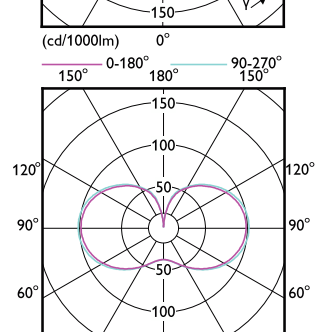

Trueforce CorePro LED HPL

Order Code	Full Product Name	能耗 kWh/1000 h
929002481402	TForce Core LED HPL 36W E40 830 FR	36 kWh
929002481502	TForce Core LED HPL 36W E40 840 FR	36 kWh
929002350102	TForce Core LED HPL 26W E27 830 FR	26 kWh
929002481202	TForce Core LED HPL 36W E27 830 FR	36 kWh
929002481302	TForce Core LED HPL 36W E27 840 FR	36 kWh
929003836502	TForce Core LED HPL 24.5W E27 830 FR	25 kWh
929003836602	TForce Core LED HPL 24.5W E27 840 FR	25 kWh