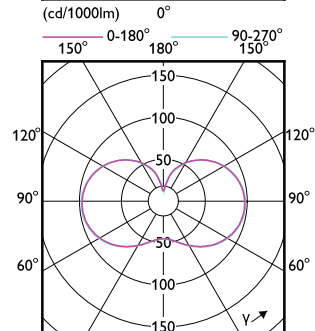

Trueforce CorePro LED HPL

Order Code	Full Product Name	能耗 kWh/1000 h
929002481402	TForce Core LED HPL 36W E40 830 FR	36 kWh
929002481502	TForce Core LED HPL 36W E40 840 FR	36 kWh
929002350102	TForce Core LED HPL 26W E27 830 FR	26 kWh
929002481202	TForce Core LED HPL 36W E27 830 FR	36 kWh
929002481302	TForce Core LED HPL 36W E27 840 FR	36 kWh
929003836502	TForce Core LED HPL 24.5W E27 830 FR	25 kWh
929003836602	TForce Core LED HPL 24.5W E27 840 FR	25 kWh