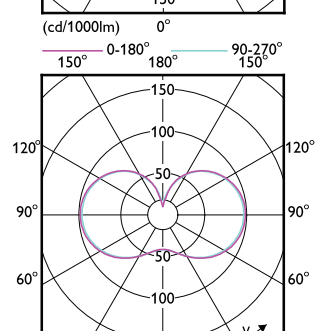

Trueforce CorePro LED HPL

Order Code	Full Product Name	能耗 kWh/1000 h
929002481402	TForce Core LED HPL 36W E40 830 FR	36 kWh
929002481502	TForce Core LED HPL 36W E40 840 FR	36 kWh
929002350102	TForce Core LED HPL 26W E27 830 FR	26 kWh
929002481202	TForce Core LED HPL 36W E27 830 FR	36 kWh
929002481302	TForce Core LED HPL 36W E27 840 FR	36 kWh
929003836502	TForce Core LED HPL 24.5W E27 830 FR	25 kWh
929003836602	TForce Core LED HPL 24.5W E27 840 FR	25 kWh