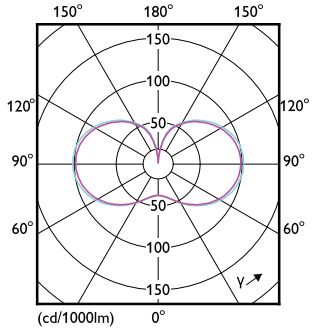

Trueforce CorePro LED HPL

Order Code	Full Product Name	能耗 kWh/1000 h
929002481402	TForce Core LED HPL 36W E40 830 FR	36 kWh
929002481502	TForce Core LED HPL 36W E40 840 FR	36 kWh
929002350102	TForce Core LED HPL 26W E27 830 FR	26 kWh
929002481202	TForce Core LED HPL 36W E27 830 FR	36 kWh
929002481302	TForce Core LED HPL 36W E27 840 FR	36 kWh
929003836502	TForce Core LED HPL 24.5W E27 830 FR	25 kWh
929003836602	TForce Core LED HPL 24.5W E27 840 FR	25 kWh