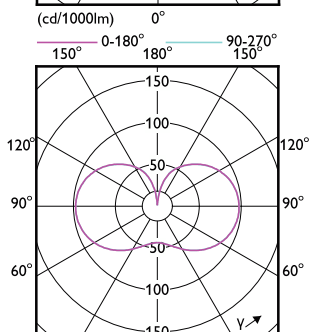

Trueforce CorePro LED HPL

Order Code	Full Product Name	能耗 kWh/1000 h
929002481402	TForce Core LED HPL 36W E40 830 FR	36 kWh
929002481502	TForce Core LED HPL 36W E40 840 FR	36 kWh
929002350102	TForce Core LED HPL 26W E27 830 FR	26 kWh
929002481202	TForce Core LED HPL 36W E27 830 FR	36 kWh
929002481302	TForce Core LED HPL 36W E27 840 FR	36 kWh
929003836502	TForce Core LED HPL 24.5W E27 830 FR	25 kWh
929003836602	TForce Core LED HPL 24.5W E27 840 FR	25 kWh