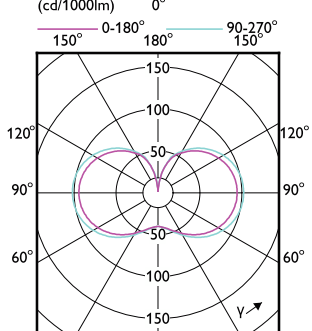

Trueforce CorePro LED HPL

Order Code	Full Product Name	能耗 kWh/1000 h
929002481402	TForce Core LED HPL 36W E40 830 FR	36 kWh
929002481502	TForce Core LED HPL 36W E40 840 FR	36 kWh
929002350102	TForce Core LED HPL 26W E27 830 FR	26 kWh
929002481202	TForce Core LED HPL 36W E27 830 FR	36 kWh
929002481302	TForce Core LED HPL 36W E27 840 FR	36 kWh
929003836502	TForce Core LED HPL 24.5W E27 830 FR	25 kWh
929003836602	TForce Core LED HPL 24.5W E27 840 FR	25 kWh