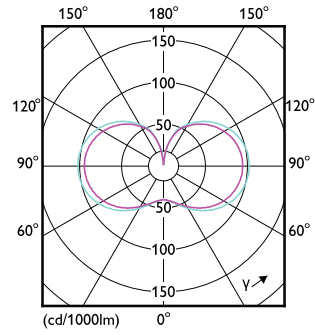

Trueforce CorePro LED HPL

Order Code	Full Product Name	能耗 kWh/1000 h
929002481402	TForce Core LED HPL 36W E40 830 FR	36 kWh
929002481502	TForce Core LED HPL 36W E40 840 FR	36 kWh
929002350102	TForce Core LED HPL 26W E27 830 FR	26 kWh
929002481202	TForce Core LED HPL 36W E27 830 FR	36 kWh
929002481302	TForce Core LED HPL 36W E27 840 FR	36 kWh
929003836502	TForce Core LED HPL 24.5W E27 830 FR	25 kWh
929003836602	TForce Core LED HPL 24.5W E27 840 FR	25 kWh