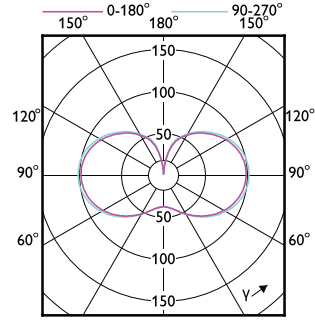

Trueforce CorePro LED HPL

Order Code	Full Product Name	能耗 kWh/1000 h
929002481402	TForce Core LED HPL 36W E40 830 FR	36 kWh
929002481502	TForce Core LED HPL 36W E40 840 FR	36 kWh
929002350102	TForce Core LED HPL 26W E27 830 FR	26 kWh
929002481202	TForce Core LED HPL 36W E27 830 FR	36 kWh
929002481302	TForce Core LED HPL 36W E27 840 FR	36 kWh
929003836502	TForce Core LED HPL 24.5W E27 830 FR	25 kWh
929003836602	TForce Core LED HPL 24.5W E27 840 FR	25 kWh