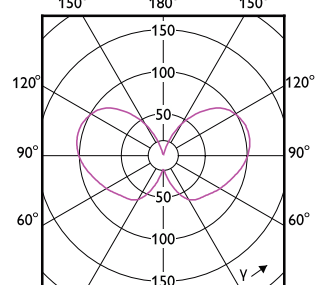

MASTER UltraEfficient -LED-lamppu