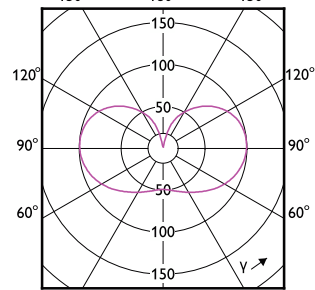

MASTER UltraEfficient -LED-lamppu