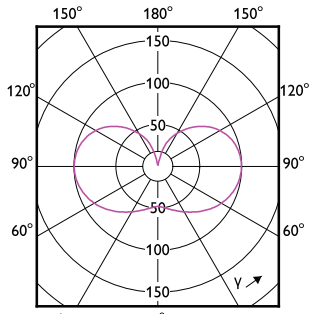

MASTER UltraEfficient -LED-lamppu