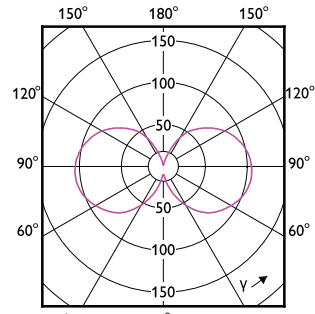

MASTER UltraEfficient -LED-lamppu