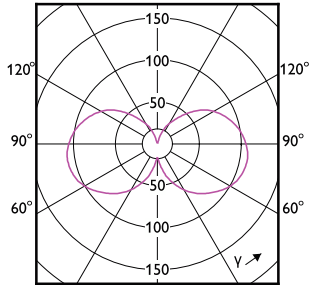

MASTER UltraEfficient -LED-lamppu