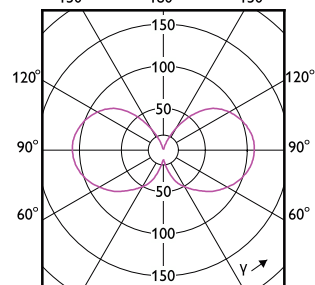

MASTER UltraEfficient -LED-lamppu