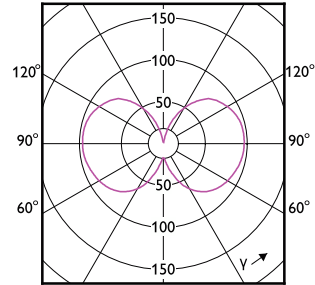

MASTER UltraEfficient -LED-lamppu