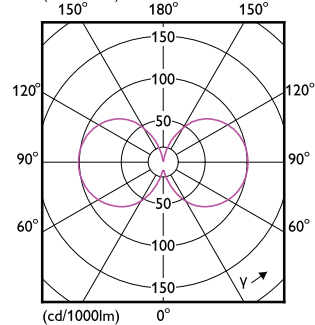

MASTER UltraEfficient -LED-lamppu