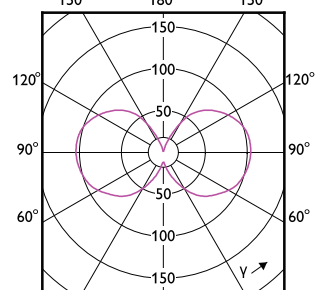

MASTER UltraEfficient -LED-lamppu