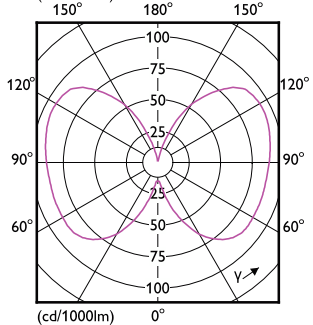

MASTER UltraEfficient -LED-lamppu