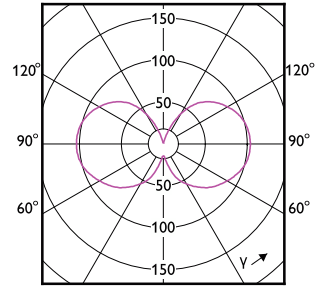

MASTER UltraEfficient -LED-lamppu