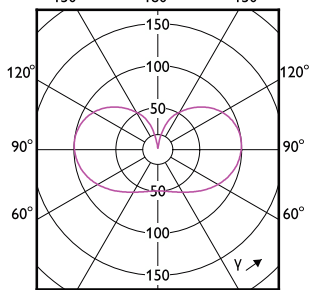

MASTER UltraEfficient -LED-lamppu