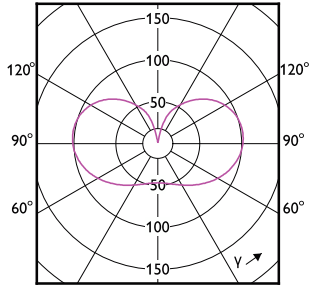

MASTER UltraEfficient -LED-lamppu