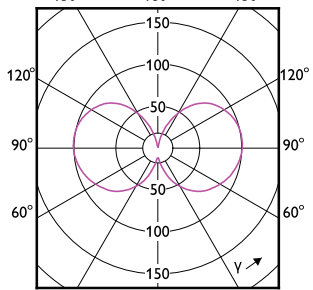

MASTER UltraEfficient -LED-lamppu