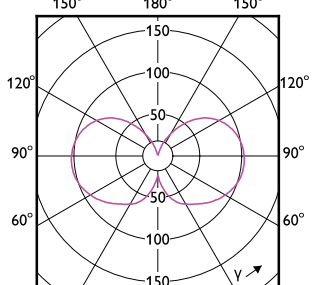

MASTER UltraEfficient -LED-lamppu