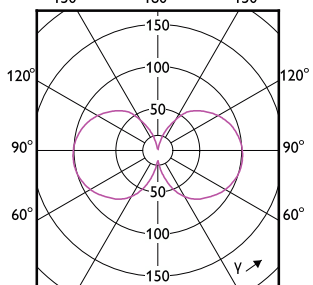

MASTER UltraEfficient -LED-lamppu