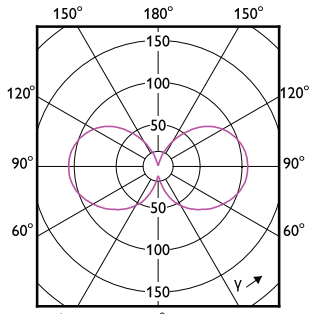

MASTER UltraEfficient -LED-lamppu