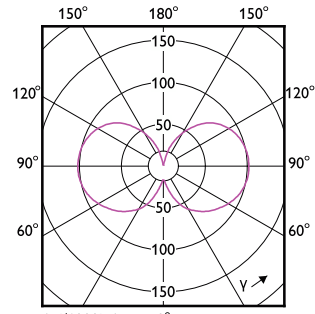

MASTER UltraEfficient -LED-lamppu