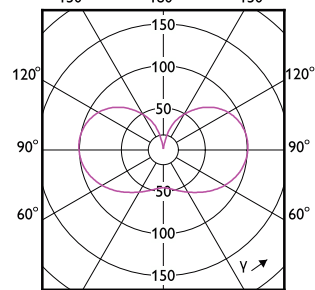

MASTER UltraEfficient -LED-lamppu