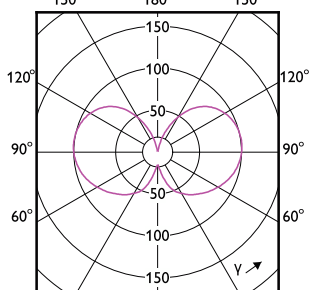

MASTER UltraEfficient -LED-lamppu