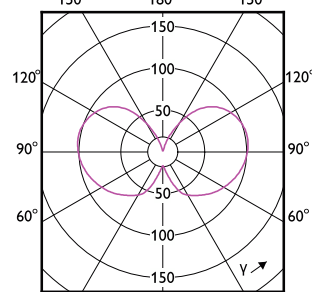

MASTER LEDbulb Ultra Efficient