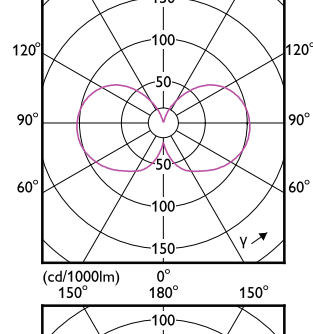

MASTER LEDbulb Ultra Efficient

Order Code	Full Product Name	Energieverbruik kWh/ 1.000 uur
8720169310513	MAS LEDBulb D 4-60W E27 827 A60 CL G UE	4 kWh
8720169188532	MAS LEDBulbND4-60W E27 840 A60 CL G UE	4 kWh
8720169188693	MAS LEDBulbND5.2-75W E27 840 A60 CL G UE	6 kWh
8720169188457	MAS LEDBulbND4-60W E27 827 A60 CL G UE	4 kWh
8720169188617	MAS LEDBulbND5.2-75W E27 827 A60 CL G UE	6 kWh
8720169254121	MAS LEDBulbND4-60W E27 830 A60 CL G UE	4 kWh
8720169254206	MAS LEDBulbND5.2-75W E27 830 A60 CL G UE	6 kWh
8720169188334	MAS LEDBulbND2.3-40W E27 827 A60 FR G UE	3 kWh
8720169188495	MAS LEDBulbND4-60W E27 827 A60 FR G UE	4 kWh
8720169284289	MAS LEDBulbND4-60W E27 840 A60 FR G UE	4 kWh
8720169188815	MAS LEDBulbND7.3-100W E27 827 A60 FR GUE	8 kWh
8720169188891	MAS LEDBulbND7.3-100W E27 840 A60 FR GUE	8 kWh
8720169254169	MAS LEDBulbND4-60W E27 830 A60 FR G UE	4 kWh
8720169254244	MAS LEDBulbND5.2-75W E27 830 A60 FR G UE	6 kWh
8720169254329	MAS LEDBulbND7.3-100W E27 830 A60 FR GUE	8 kWh
8720169310551	MAS LEDBulb D 4-60W E27 827 A60 FR G UE	4 kWh
8720169188778	MAS LEDBulbND7.3-100W E27 827 A60 CL GUE	8 kWh
8720169254282	MAS LEDBulbND7.3-100W E27 830 A60 CL GUE	8 kWh
8720169188297	MAS LEDBulbND2.3-40W E27 827 A60 CL G UE	3 kWh
8720169254046	MAS LEDBulbND2.3-40W E27 830 A60 CL G UE	3 kWh
8720169188372	MAS LEDBulbND2.3-40W E27 840 A60 CL G UE	3 kWh
8720169188853	MAS LEDBulbND7.3-100W E27 840 A60 CL GUE	8 kWh