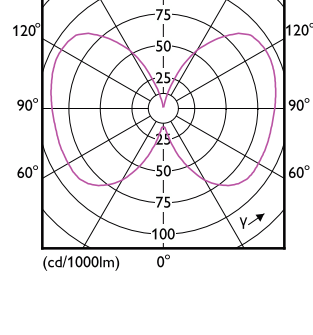

MASTER LEDbulb Ultra Efficient

Order Code	Full Product Name	Energieverbruik kWh/ 1.000 uur
8720169310513	MAS LEDBulb D 4-60W E27 827 A60 CL G UE	4 kWh
8720169188532	MAS LEDBulbND4-60W E27 840 A60 CL G UE	4 kWh
8720169188693	MAS LEDBulbND5.2-75W E27 840 A60 CL G UE	6 kWh
8720169188457	MAS LEDBulbND4-60W E27 827 A60 CL G UE	4 kWh
8720169188617	MAS LEDBulbND5.2-75W E27 827 A60 CL G UE	6 kWh
8720169254121	MAS LEDBulbND4-60W E27 830 A60 CL G UE	4 kWh
8720169254206	MAS LEDBulbND5.2-75W E27 830 A60 CL G UE	6 kWh
8720169188334	MAS LEDBulbND2.3-40W E27 827 A60 FR G UE	3 kWh
8720169188495	MAS LEDBulbND4-60W E27 827 A60 FR G UE	4 kWh
8720169284289	MAS LEDBulbND4-60W E27 840 A60 FR G UE	4 kWh
8720169188815	MAS LEDBulbND7.3-100W E27 827 A60 FR GUE	8 kWh
8720169188891	MAS LEDBulbND7.3-100W E27 840 A60 FR GUE	8 kWh
8720169254169	MAS LEDBulbND4-60W E27 830 A60 FR G UE	4 kWh
8720169254244	MAS LEDBulbND5.2-75W E27 830 A60 FR G UE	6 kWh
8720169254329	MAS LEDBulbND7.3-100W E27 830 A60 FR GUE	8 kWh
8720169310551	MAS LEDBulb D 4-60W E27 827 A60 FR G UE	4 kWh
8720169188778	MAS LEDBulbND7.3-100W E27 827 A60 CL GUE	8 kWh
8720169254282	MAS LEDBulbND7.3-100W E27 830 A60 CL GUE	8 kWh
8720169188297	MAS LEDBulbND2.3-40W E27 827 A60 CL G UE	3 kWh
8720169254046	MAS LEDBulbND2.3-40W E27 830 A60 CL G UE	3 kWh
8720169188372	MAS LEDBulbND2.3-40W E27 840 A60 CL G UE	3 kWh
8720169188853	MAS LEDBulbND7.3-100W E27 840 A60 CL GUE	8 kWh