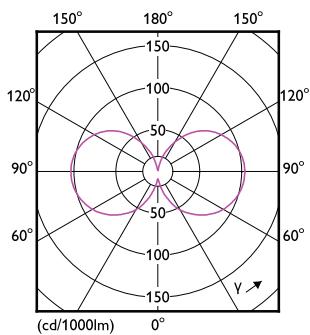

MASTER LEDbulb Ultra Efficient

Order Code	Full Product Name	Energieverbruik kWh/ 1.000 uur
8720169310513	MAS LEDBulb D 4-60W E27 827 A60 CL G UE	4 kWh
8720169188532	MAS LEDBulbND4-60W E27 840 A60 CL G UE	4 kWh
8720169188693	MAS LEDBulbND5.2-75W E27 840 A60 CL G UE	6 kWh
8720169188457	MAS LEDBulbND4-60W E27 827 A60 CL G UE	4 kWh
8720169188617	MAS LEDBulbND5.2-75W E27 827 A60 CL G UE	6 kWh
8720169254121	MAS LEDBulbND4-60W E27 830 A60 CL G UE	4 kWh
8720169254206	MAS LEDBulbND5.2-75W E27 830 A60 CL G UE	6 kWh
8720169188334	MAS LEDBulbND2.3-40W E27 827 A60 FR G UE	3 kWh
8720169188495	MAS LEDBulbND4-60W E27 827 A60 FR G UE	4 kWh
8720169284289	MAS LEDBulbND4-60W E27 840 A60 FR G UE	4 kWh
8720169188815	MAS LEDBulbND7.3-100W E27 827 A60 FR GUE	8 kWh
8720169188891	MAS LEDBulbND7.3-100W E27 840 A60 FR GUE	8 kWh
8720169254169	MAS LEDBulbND4-60W E27 830 A60 FR G UE	4 kWh
8720169254244	MAS LEDBulbND5.2-75W E27 830 A60 FR G UE	6 kWh
8720169254329	MAS LEDBulbND7.3-100W E27 830 A60 FR GUE	8 kWh
8720169310551	MAS LEDBulb D 4-60W E27 827 A60 FR G UE	4 kWh
8720169188778	MAS LEDBulbND7.3-100W E27 827 A60 CL GUE	8 kWh
8720169254282	MAS LEDBulbND7.3-100W E27 830 A60 CL GUE	8 kWh
8720169188297	MAS LEDBulbND2.3-40W E27 827 A60 CL G UE	3 kWh
8720169254046	MAS LEDBulbND2.3-40W E27 830 A60 CL G UE	3 kWh
8720169188372	MAS LEDBulbND2.3-40W E27 840 A60 CL G UE	3 kWh
8720169188853	MAS LEDBulbND7.3-100W E27 840 A60 CL GUE	8 kWh