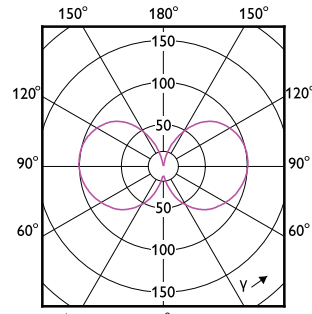

MASTER LEDbulb Ultra Efficient