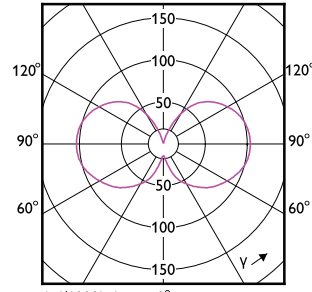

MASTER LEDbulb Ultra Efficient