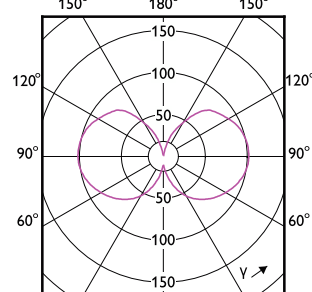

MASTER LEDbulb Ultra Efficient