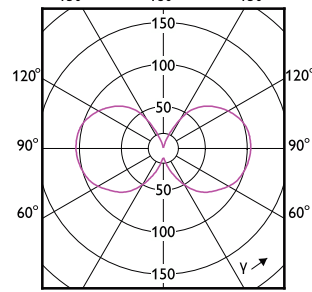

MASTER LEDbulb Ultra Efficient