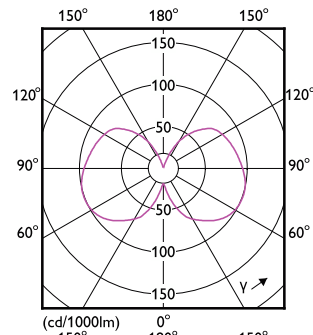

MASTER LEDbulb Ultra Efficient

Order Code	Full Product Name	Energieverbruik kWh/ 1.000 uur
8720169310513	MAS LEDBulb D 4-60W E27 827 A60 CL G UE	4 kWh
8720169188532	MAS LEDBulbND4-60W E27 840 A60 CL G UE	4 kWh
8720169188693	MAS LEDBulbND5.2-75W E27 840 A60 CL G UE	6 kWh
8720169188457	MAS LEDBulbND4-60W E27 827 A60 CL G UE	4 kWh
8720169188617	MAS LEDBulbND5.2-75W E27 827 A60 CL G UE	6 kWh
8720169254121	MAS LEDBulbND4-60W E27 830 A60 CL G UE	4 kWh
8720169254206	MAS LEDBulbND5.2-75W E27 830 A60 CL G UE	6 kWh
8720169188334	MAS LEDBulbND2.3-40W E27 827 A60 FR G UE	3 kWh
8720169188495	MAS LEDBulbND4-60W E27 827 A60 FR G UE	4 kWh
8720169284289	MAS LEDBulbND4-60W E27 840 A60 FR G UE	4 kWh
8720169188815	MAS LEDBulbND7.3-100W E27 827 A60 FR GUE	8 kWh
8720169188891	MAS LEDBulbND7.3-100W E27 840 A60 FR GUE	8 kWh
8720169254169	MAS LEDBulbND4-60W E27 830 A60 FR G UE	4 kWh
8720169254244	MAS LEDBulbND5.2-75W E27 830 A60 FR G UE	6 kWh
8720169254329	MAS LEDBulbND7.3-100W E27 830 A60 FR GUE	8 kWh
8720169310551	MAS LEDBulb D 4-60W E27 827 A60 FR G UE	4 kWh
8720169188778	MAS LEDBulbND7.3-100W E27 827 A60 CL GUE	8 kWh
8720169254282	MAS LEDBulbND7.3-100W E27 830 A60 CL GUE	8 kWh
8720169188297	MAS LEDBulbND2.3-40W E27 827 A60 CL G UE	3 kWh
8720169254046	MAS LEDBulbND2.3-40W E27 830 A60 CL G UE	3 kWh
8720169188372	MAS LEDBulbND2.3-40W E27 840 A60 CL G UE	3 kWh
8720169188853	MAS LEDBulbND7.3-100W E27 840 A60 CL GUE	8 kWh