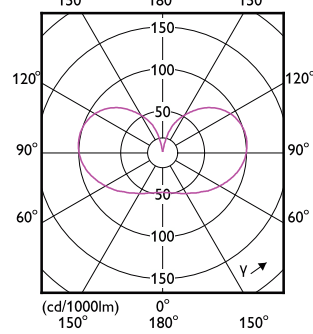

MASTER LEDbulb Ultra Efficient

Order Code	Full Product Name	Energieverbruik kWh/ 1.000 uur
8720169310513	MAS LEDBulb D 4-60W E27 827 A60 CL G UE	4 kWh
8720169188532	MAS LEDBulbND4-60W E27 840 A60 CL G UE	4 kWh
8720169188693	MAS LEDBulbND5.2-75W E27 840 A60 CL G UE	6 kWh
8720169188457	MAS LEDBulbND4-60W E27 827 A60 CL G UE	4 kWh
8720169188617	MAS LEDBulbND5.2-75W E27 827 A60 CL G UE	6 kWh
8720169254121	MAS LEDBulbND4-60W E27 830 A60 CL G UE	4 kWh
8720169254206	MAS LEDBulbND5.2-75W E27 830 A60 CL G UE	6 kWh
8720169188334	MAS LEDBulbND2.3-40W E27 827 A60 FR G UE	3 kWh
8720169188495	MAS LEDBulbND4-60W E27 827 A60 FR G UE	4 kWh
8720169284289	MAS LEDBulbND4-60W E27 840 A60 FR G UE	4 kWh
8720169188815	MAS LEDBulbND7.3-100W E27 827 A60 FR GUE	8 kWh
8720169188891	MAS LEDBulbND7.3-100W E27 840 A60 FR GUE	8 kWh
8720169254169	MAS LEDBulbND4-60W E27 830 A60 FR G UE	4 kWh
8720169254244	MAS LEDBulbND5.2-75W E27 830 A60 FR G UE	6 kWh
8720169254329	MAS LEDBulbND7.3-100W E27 830 A60 FR GUE	8 kWh
8720169310551	MAS LEDBulb D 4-60W E27 827 A60 FR G UE	4 kWh
8720169188778	MAS LEDBulbND7.3-100W E27 827 A60 CL GUE	8 kWh
8720169254282	MAS LEDBulbND7.3-100W E27 830 A60 CL GUE	8 kWh
8720169188297	MAS LEDBulbND2.3-40W E27 827 A60 CL G UE	3 kWh
8720169254046	MAS LEDBulbND2.3-40W E27 830 A60 CL G UE	3 kWh
8720169188372	MAS LEDBulbND2.3-40W E27 840 A60 CL G UE	3 kWh
8720169188853	MAS LEDBulbND7.3-100W E27 840 A60 CL GUE	8 kWh