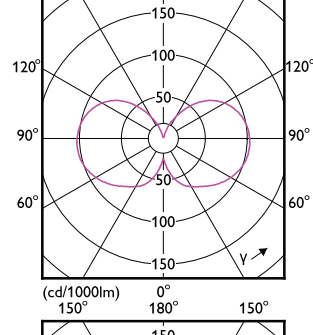

MASTER LEDbulb Ultra Efficient

Order Code	Full Product Name	Energieverbruik kWh/ 1.000 uur
8720169310513	MAS LEDBulb D 4-60W E27 827 A60 CL G UE	4 kWh
8720169188532	MAS LEDBulbND4-60W E27 840 A60 CL G UE	4 kWh
8720169188693	MAS LEDBulbND5.2-75W E27 840 A60 CL G UE	6 kWh
8720169188457	MAS LEDBulbND4-60W E27 827 A60 CL G UE	4 kWh
8720169188617	MAS LEDBulbND5.2-75W E27 827 A60 CL G UE	6 kWh
8720169254121	MAS LEDBulbND4-60W E27 830 A60 CL G UE	4 kWh
8720169254206	MAS LEDBulbND5.2-75W E27 830 A60 CL G UE	6 kWh
8720169188334	MAS LEDBulbND2.3-40W E27 827 A60 FR G UE	3 kWh
8720169188495	MAS LEDBulbND4-60W E27 827 A60 FR G UE	4 kWh
8720169284289	MAS LEDBulbND4-60W E27 840 A60 FR G UE	4 kWh
8720169188815	MAS LEDBulbND7.3-100W E27 827 A60 FR GUE	8 kWh
8720169188891	MAS LEDBulbND7.3-100W E27 840 A60 FR GUE	8 kWh
8720169254169	MAS LEDBulbND4-60W E27 830 A60 FR G UE	4 kWh
8720169254244	MAS LEDBulbND5.2-75W E27 830 A60 FR G UE	6 kWh
8720169254329	MAS LEDBulbND7.3-100W E27 830 A60 FR GUE	8 kWh
8720169310551	MAS LEDBulb D 4-60W E27 827 A60 FR G UE	4 kWh
8720169188778	MAS LEDBulbND7.3-100W E27 827 A60 CL GUE	8 kWh
8720169254282	MAS LEDBulbND7.3-100W E27 830 A60 CL GUE	8 kWh
8720169188297	MAS LEDBulbND2.3-40W E27 827 A60 CL G UE	3 kWh
8720169254046	MAS LEDBulbND2.3-40W E27 830 A60 CL G UE	3 kWh
8720169188372	MAS LEDBulbND2.3-40W E27 840 A60 CL G UE	3 kWh
8720169188853	MAS LEDBulbND7.3-100W E27 840 A60 CL GUE	8 kWh