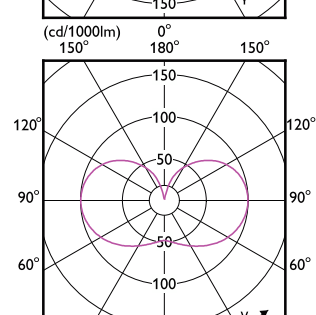

Bec LED MASTER UltraEfficient

(cd/1000lm) 0°

(cd/1000lm) 0°

Bec LED MASTER UltraEfficient

Bec LED MASTER UltraEfficient