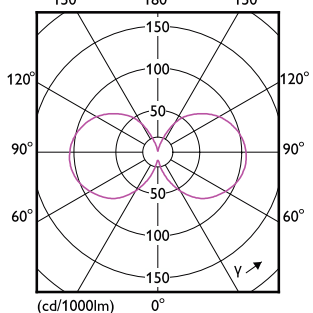

Bec LED MASTER UltraEfficient

(cd/1000lm) 0°

(cd/1000lm) 0°

Bec LED MASTER UltraEfficient

Bec LED MASTER UltraEfficient