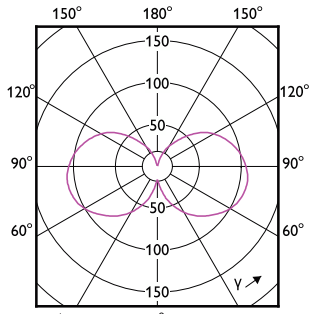

Bec LED MASTER UltraEfficient

(cd/1000lm) 0°