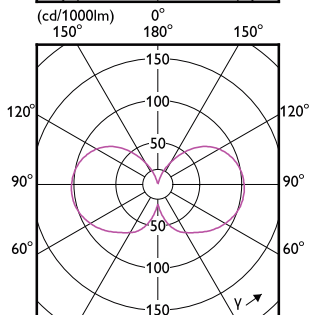

Bec LED MASTER UltraEfficient

(cd/1000lm) 0°