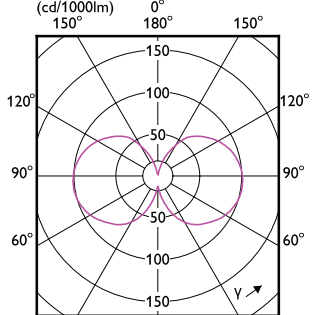

Bec LED MASTER UltraEfficient

(cd/1000lm) 0°