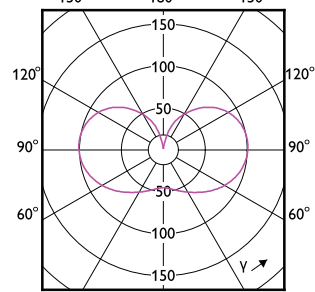

Bec LED MASTER UltraEfficient

(cd/1000lm) 0°

(cd/1000lm) 0°

Bec LED MASTER UltraEfficient

Bec LED MASTER UltraEfficient