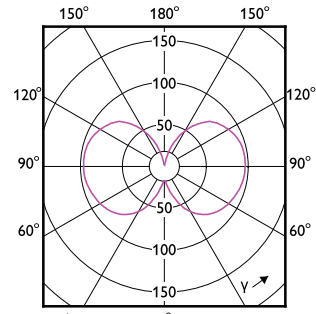

Bec LED MASTER UltraEfficient

(cd/1000lm) 0°

(cd/1000lm) 0°

Bec LED MASTER UltraEfficient

Bec LED MASTER UltraEfficient