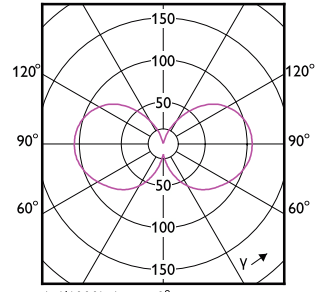

Bec LED MASTER UltraEfficient

(cd/1000lm) 0°

(cd/1000lm) 0°

Bec LED MASTER UltraEfficient

Bec LED MASTER UltraEfficient