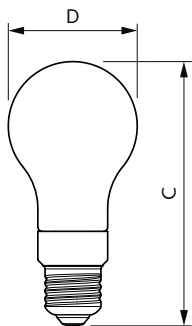

Bec LED MASTER UltraEfficient

Cote

Product	D	C
MAS LEDBulbND4-60W E27 827 G95 CL G UE	95 mm	140 mm
MAS LEDBulbND4-60W E27 840 G95 CL G UE	95 mm	140 mm

Product	D	C
MAS LEDBulbND5,2-75W E27 830A70 CLG UE	70 mm	127 mm
MAS LEDBulbND5,2-75W E27 840A70 CLG UE	70 mm	127 mm
MAS LEDBulbND7,3-100WE27830 A70 CLG UE	70 mm	127 mm
MAS LEDBulbND7,3-100WE27830 A70 FRG UE	70 mm	127 mm
MAS LEDBulbND7,3-100WE27840 A70 CLG UE	70 mm	127 mm
MAS LEDBulbND7,3-100WE27840 A70 FRG UE	70 mm	127 mm

Product
MAS LEDBulb D 4-60W E27 827 A60 CL G UE
MAS LEDBulb D 4-60W E27 827 A60 FR G UE
MAS LEDBulb D 4-60W E27 830 A60 CL G UE
MAS LEDBulb D 4-60W E27 830 A60 FR G UE