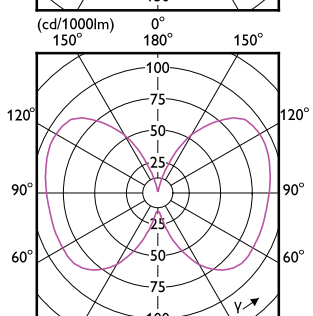

Bec LED MASTER UltraEfficient

(cd/1000lm) 0°