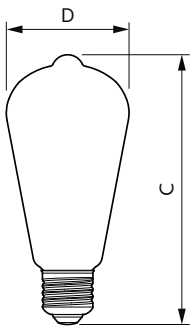

Product	D	C
MAS LEDBulbND4-60W E27 827 ST64 CL G UE	64 mm	140 mm