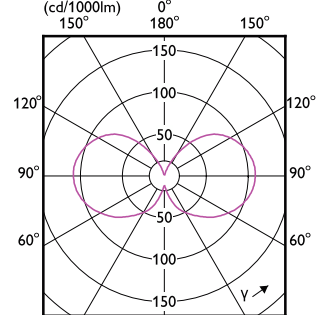

Bec LED MASTER UltraEfficient

(cd/1000lm) 0°

(cd/1000lm) 0°

Bec LED MASTER UltraEfficient

Bec LED MASTER UltraEfficient