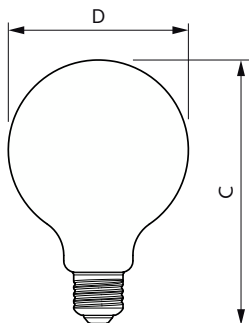

Bec LED MASTER UltraEfficient

Cote

Product	D	C
MAS LEDBulbND4-60W E27 827 G95 CL G UE	95 mm	140 mm
MAS LEDBulbND4-60W E27 840 G95 CL G UE	95 mm	140 mm

Product	D	C
MAS LEDBulbND5,2-75W E27 830A70 CLG UE	70 mm	127 mm
MAS LEDBulbND5,2-75W E27 840A70 CLG UE	70 mm	127 mm
MAS LEDBulbND7,3-100WE27830 A70 CLG UE	70 mm	127 mm
MAS LEDBulbND7,3-100WE27830 A70 FRG UE	70 mm	127 mm
MAS LEDBulbND7,3-100WE27840 A70 CLG UE	70 mm	127 mm
MAS LEDBulbND7,3-100WE27840 A70 FRG UE	70 mm	127 mm

Product
MAS LEDBulb D 4-60W E27 827 A60 CL G UE
MAS LEDBulb D 4-60W E27 827 A60 FR G UE
MAS LEDBulb D 4-60W E27 830 A60 CL G UE
MAS LEDBulb D 4-60W E27 830 A60 FR G UE