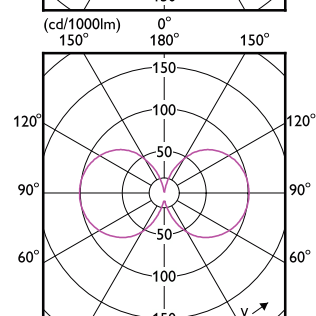

Bec LED MASTER UltraEfficient

(cd/1000lm) 0°

(cd/1000lm) 0°

Bec LED MASTER UltraEfficient

Bec LED MASTER UltraEfficient