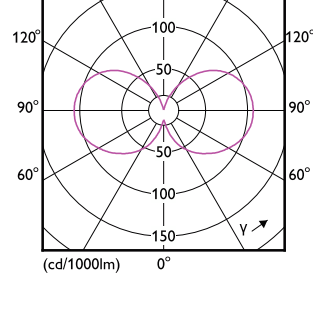

Order Code	Full Product Name	Consum de energie kWh/1000 h
25412100	MAS LEDBulbND4-60W E27 830 A60 CL G UE	4 kWh
42079300	MAS LEDBulbND4-60W E27 840 A60 CL G EELA	4 kWh
20276400	MAS LEDBulbND4-60W E27 827 G95 CL G UE	4 kWh
42073100	MAS LEDBulbND2.3-40W E27830 A60CL G EELA	3 kWh
43579700	MAS LEDBulbND4-60W E27 830 A60 FR G UE	4 kWh
43581000	MAS LEDBulbND4-60W E27 840 A60 FR G UE	4 kWh
18833400	MAS LEDBulbND2.3-40W E27 827 A60 FR G UE	3 kWh
18841900	MAS LEDBulbND2.3-40W E27 840 A60 FR G UE	3 kWh
18849500	MAS LEDBulbND4-60W E27 827 A60 FR G UE	4 kWh
28428900	MAS LEDBulbND4-60W E27 840 A60 FR G UE	4 kWh
18865500	MAS LEDBulbND5.2-75W E27 827 A60 FR G UE	6 kWh
18873000	MAS LEDBulbND5.2-75W E27 840 A60 FR G UE	6 kWh
18881500	MAS LEDBulbND7.3-100W E27 827 A60 FR G UE	8 kWh
18889100	MAS LEDBulbND7.3-100W E27 840 A60 FR G UE	8 kWh
25408400	MAS LEDBulbND2.3-40W E27 830 A60 FR G UE	3 kWh
25416900	MAS LEDBulbND4-60W E27 830 A60 FR G UE	4 kWh
25424400	MAS LEDBulbND5.2-75W E27 830 A60 FR G UE	6 kWh
25432900	MAS LEDBulbND7.3-100W E27 830 A60 FR G UE	8 kWh
18861700	MAS LEDBulbND5.2-75W E27 827 A60 CL G UE	6 kWh
25420600	MAS LEDBulbND5.2-75W E27 830 A60 CL G UE	6 kWh
18877800	MAS LEDBulbND7.3-100W E27 827 A60 CL G UE	8 kWh
25428200	MAS LEDBulbND7.3-100W E27 830 A60 CL G UE	8 kWh
43583400	MAS LEDBulbND7.3-100WE27830 A70 FRG UE	8 kWh
43585800	MAS LEDBulbND7.3-100WE27840 A70 FRG UE	8 kWh
20274000	MAS LEDBulbND4-60W E27 827 ST64 CL G UE	4 kWh
43591900	MAS LEDBulbND7.3-100WE27830 A70 CLG UE	8 kWh
43593300	MAS LEDBulbND7.3-100WE27840 A70 CLG UE	8 kWh
18869300	MAS LEDBulbND5.2-75W E27 840 A60 CL G UE	6 kWh
20278800	MAS LEDBulbND4-60W E27 840 G95 CL G UE	4 kWh
42077900	MAS LEDBulbND4-60W E27 830 A60 CL G EELA	4 kWh
24864900	MAS LEDBulb D 4-60W E27 827 A60 CL G UE	4 kWh
24868700	MAS LEDBulb D 4-60W E27 830 A60 CL G UE	4 kWh
18885300	MAS LEDBulbND7.3-100W E27 840 A60 CL G UE	8 kWh
18837200	MAS LEDBulbND2.3-40W E27 840 A60 CL G UE	3 kWh
18829700	MAS LEDBulbND2.3-40W E27 827 A60 CL G UE	3 kWh
25404600	MAS LEDBulbND2.3-40W E27 830 A60 CL G UE	3 kWh
24866300	MAS LEDBulb D 4-60W E27 827 A60 FR G UE	4 kWh
24870000	MAS LEDBulb D 4-60W E27 830 A60 FR G UE	4 kWh
42075500	MAS LEDBulbND2.3-40W E27840 A60CL G EELA	3 kWh