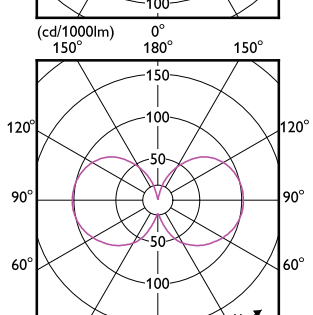

Bec LED MASTER UltraEfficient

(cd/1000lm) 0°