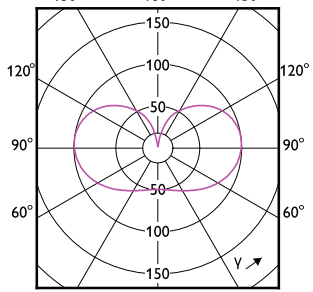

Bec LED MASTER UltraEfficient

(cd/1000lm) 0°

(cd/1000lm) 0°

Bec LED MASTER UltraEfficient

Bec LED MASTER UltraEfficient