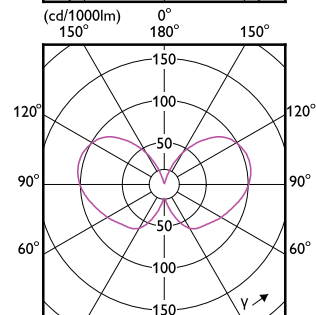

Bec LED MASTER UltraEfficient

(cd/1000lm) 0°

(cd/1000lm) 0°

Bec LED MASTER UltraEfficient

Bec LED MASTER UltraEfficient