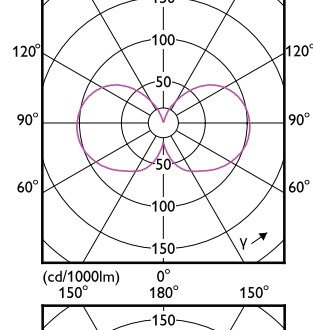

Order Code	Full Product Name	Consum de energie kWh/1000 h
25412100	MAS LEDBulbND4-60W E27 830 A60 CL G UE	4 kWh
42079300	MAS LEDBulbND4-60W E27 840 A60 CL G EELA	4 kWh
20276400	MAS LEDBulbND4-60W E27 827 G95 CL G UE	4 kWh
42073100	MAS LEDBulbND2.3-40W E27830 A60CL G EELA	3 kWh
43579700	MAS LEDBulbND4-60W E27 830 A60 FR G UE	4 kWh
43581000	MAS LEDBulbND4-60W E27 840 A60 FR G UE	4 kWh
18833400	MAS LEDBulbND2.3-40W E27 827 A60 FR G UE	3 kWh
18841900	MAS LEDBulbND2.3-40W E27 840 A60 FR G UE	3 kWh
18849500	MAS LEDBulbND4-60W E27 827 A60 FR G UE	4 kWh
28428900	MAS LEDBulbND4-60W E27 840 A60 FR G UE	4 kWh
18865500	MAS LEDBulbND5.2-75W E27 827 A60 FR G UE	6 kWh
18873000	MAS LEDBulbND5.2-75W E27 840 A60 FR G UE	6 kWh
18881500	MAS LEDBulbND7.3-100W E27 827 A60 FR G UE	8 kWh
18889100	MAS LEDBulbND7.3-100W E27 840 A60 FR G UE	8 kWh
25408400	MAS LEDBulbND2.3-40W E27 830 A60 FR G UE	3 kWh
25416900	MAS LEDBulbND4-60W E27 830 A60 FR G UE	4 kWh
25424400	MAS LEDBulbND5.2-75W E27 830 A60 FR G UE	6 kWh
25432900	MAS LEDBulbND7.3-100W E27 830 A60 FR G UE	8 kWh
18861700	MAS LEDBulbND5.2-75W E27 827 A60 CL G UE	6 kWh
25420600	MAS LEDBulbND5.2-75W E27 830 A60 CL G UE	6 kWh
18877800	MAS LEDBulbND7.3-100W E27 827 A60 CL G UE	8 kWh
25428200	MAS LEDBulbND7.3-100W E27 830 A60 CL G UE	8 kWh
43583400	MAS LEDBulbND7.3-100WE27830 A70 FRG UE	8 kWh
43585800	MAS LEDBulbND7.3-100WE27840 A70 FRG UE	8 kWh
20274000	MAS LEDBulbND4-60W E27 827 ST64 CL G UE	4 kWh
43591900	MAS LEDBulbND7.3-100WE27830 A70 CLG UE	8 kWh
43593300	MAS LEDBulbND7.3-100WE27840 A70 CLG UE	8 kWh
18869300	MAS LEDBulbND5.2-75W E27 840 A60 CL G UE	6 kWh
20278800	MAS LEDBulbND4-60W E27 840 G95 CL G UE	4 kWh
42077900	MAS LEDBulbND4-60W E27 830 A60 CL G EELA	4 kWh
24864900	MAS LEDBulb D 4-60W E27 827 A60 CL G UE	4 kWh
24868700	MAS LEDBulb D 4-60W E27 830 A60 CL G UE	4 kWh
18885300	MAS LEDBulbND7.3-100W E27 840 A60 CL G UE	8 kWh
18837200	MAS LEDBulbND2.3-40W E27 840 A60 CL G UE	3 kWh
18829700	MAS LEDBulbND2.3-40W E27 827 A60 CL G UE	3 kWh
25404600	MAS LEDBulbND2.3-40W E27 830 A60 CL G UE	3 kWh
24866300	MAS LEDBulb D 4-60W E27 827 A60 FR G UE	4 kWh
24870000	MAS LEDBulb D 4-60W E27 830 A60 FR G UE	4 kWh
42075500	MAS LEDBulbND2.3-40W E27840 A60CL G EELA	3 kWh