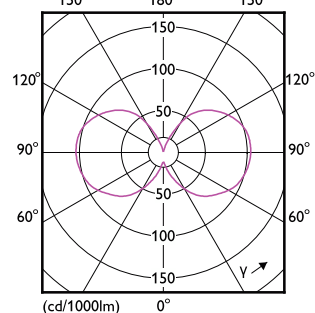

Bec LED MASTER UltraEfficient

(cd/1000lm) 0°

(cd/1000lm) 0°

Bec LED MASTER UltraEfficient

Bec LED MASTER UltraEfficient