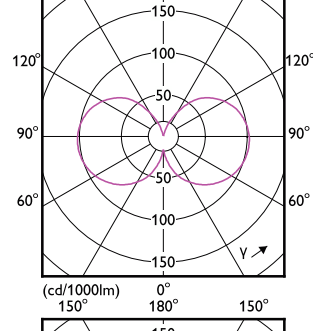

Order Code	Full Product Name	Consum de energie kWh/1000 h
25412100	MAS LEDBulbND4-60W E27 830 A60 CL G UE	4 kWh
42079300	MAS LEDBulbND4-60W E27 840 A60 CL G EELA	4 kWh
20276400	MAS LEDBulbND4-60W E27 827 G95 CL G UE	4 kWh
42073100	MAS LEDBulbND2.3-40W E27830 A60CL G EELA	3 kWh
43579700	MAS LEDBulbND4-60W E27 830 A60 FR G UE	4 kWh
43581000	MAS LEDBulbND4-60W E27 840 A60 FR G UE	4 kWh
18833400	MAS LEDBulbND2.3-40W E27 827 A60 FR G UE	3 kWh
18841900	MAS LEDBulbND2.3-40W E27 840 A60 FR G UE	3 kWh
18849500	MAS LEDBulbND4-60W E27 827 A60 FR G UE	4 kWh
28428900	MAS LEDBulbND4-60W E27 840 A60 FR G UE	4 kWh
18865500	MAS LEDBulbND5.2-75W E27 827 A60 FR G UE	6 kWh
18873000	MAS LEDBulbND5.2-75W E27 840 A60 FR G UE	6 kWh
18881500	MAS LEDBulbND7.3-100W E27 827 A60 FR G UE	8 kWh
18889100	MAS LEDBulbND7.3-100W E27 840 A60 FR G UE	8 kWh
25408400	MAS LEDBulbND2.3-40W E27 830 A60 FR G UE	3 kWh
25416900	MAS LEDBulbND4-60W E27 830 A60 FR G UE	4 kWh
25424400	MAS LEDBulbND5.2-75W E27 830 A60 FR G UE	6 kWh
25432900	MAS LEDBulbND7.3-100W E27 830 A60 FR G UE	8 kWh
18861700	MAS LEDBulbND5.2-75W E27 827 A60 CL G UE	6 kWh
25420600	MAS LEDBulbND5.2-75W E27 830 A60 CL G UE	6 kWh
18877800	MAS LEDBulbND7.3-100W E27 827 A60 CL G UE	8 kWh
25428200	MAS LEDBulbND7.3-100W E27 830 A60 CL G UE	8 kWh
43583400	MAS LEDBulbND7.3-100WE27830 A70 FRG UE	8 kWh
43585800	MAS LEDBulbND7.3-100WE27840 A70 FRG UE	8 kWh
20274000	MAS LEDBulbND4-60W E27 827 ST64 CL G UE	4 kWh
43591900	MAS LEDBulbND7.3-100WE27830 A70 CLG UE	8 kWh
43593300	MAS LEDBulbND7.3-100WE27840 A70 CLG UE	8 kWh
18869300	MAS LEDBulbND5.2-75W E27 840 A60 CL G UE	6 kWh
20278800	MAS LEDBulbND4-60W E27 840 G95 CL G UE	4 kWh
42077900	MAS LEDBulbND4-60W E27 830 A60 CL G EELA	4 kWh
24864900	MAS LEDBulb D 4-60W E27 827 A60 CL G UE	4 kWh
24868700	MAS LEDBulb D 4-60W E27 830 A60 CL G UE	4 kWh
18885300	MAS LEDBulbND7.3-100W E27 840 A60 CL G UE	8 kWh
18837200	MAS LEDBulbND2.3-40W E27 840 A60 CL G UE	3 kWh
18829700	MAS LEDBulbND2.3-40W E27 827 A60 CL G UE	3 kWh
25404600	MAS LEDBulbND2.3-40W E27 830 A60 CL G UE	3 kWh
24866300	MAS LEDBulb D 4-60W E27 827 A60 FR G UE	4 kWh
24870000	MAS LEDBulb D 4-60W E27 830 A60 FR G UE	4 kWh
42075500	MAS LEDBulbND2.3-40W E27840 A60CL G EELA	3 kWh