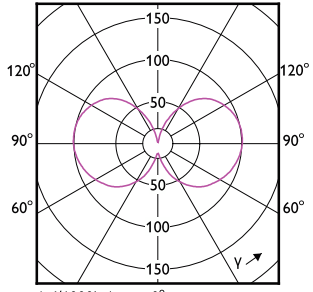

Bec LED MASTER UltraEfficient

(cd/1000lm) 0°

(cd/1000lm) 0°

Bec LED MASTER UltraEfficient

Bec LED MASTER UltraEfficient