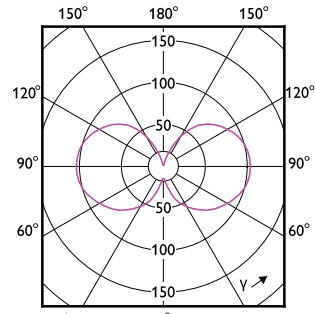

Bec LED MASTER UltraEfficient

(cd/1000lm) 0°

(cd/1000lm) 0°

Bec LED MASTER UltraEfficient

Bec LED MASTER UltraEfficient