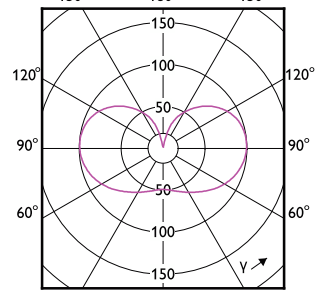

Bec LED MASTER UltraEfficient

(cd/1000lm) 0°

(cd/1000lm) 0°

Bec LED MASTER UltraEfficient

Bec LED MASTER UltraEfficient