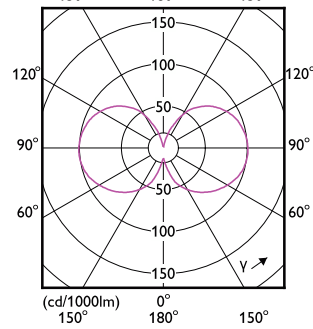

Order Code	Full Product Name	Consum de energie kWh/1000 h
25412100	MAS LEDBulbND4-60W E27 830 A60 CL G UE	4 kWh
42079300	MAS LEDBulbND4-60W E27 840 A60 CL G EELA	4 kWh
20276400	MAS LEDBulbND4-60W E27 827 G95 CL G UE	4 kWh
42073100	MAS LEDBulbND2.3-40W E27830 A60CL G EELA	3 kWh
43579700	MAS LEDBulbND4-60W E27 830 A60 FR G UE	4 kWh
43581000	MAS LEDBulbND4-60W E27 840 A60 FR G UE	4 kWh
18833400	MAS LEDBulbND2.3-40W E27 827 A60 FR G UE	3 kWh
18841900	MAS LEDBulbND2.3-40W E27 840 A60 FR G UE	3 kWh
18849500	MAS LEDBulbND4-60W E27 827 A60 FR G UE	4 kWh
28428900	MAS LEDBulbND4-60W E27 840 A60 FR G UE	4 kWh
18865500	MAS LEDBulbND5.2-75W E27 827 A60 FR G UE	6 kWh
18873000	MAS LEDBulbND5.2-75W E27 840 A60 FR G UE	6 kWh
18881500	MAS LEDBulbND7.3-100W E27 827 A60 FR G UE	8 kWh
18889100	MAS LEDBulbND7.3-100W E27 840 A60 FR G UE	8 kWh
25408400	MAS LEDBulbND2.3-40W E27 830 A60 FR G UE	3 kWh
25416900	MAS LEDBulbND4-60W E27 830 A60 FR G UE	4 kWh
25424400	MAS LEDBulbND5.2-75W E27 830 A60 FR G UE	6 kWh
25432900	MAS LEDBulbND7.3-100W E27 830 A60 FR G UE	8 kWh
18861700	MAS LEDBulbND5.2-75W E27 827 A60 CL G UE	6 kWh
25420600	MAS LEDBulbND5.2-75W E27 830 A60 CL G UE	6 kWh
18877800	MAS LEDBulbND7.3-100W E27 827 A60 CL G UE	8 kWh
25428200	MAS LEDBulbND7.3-100W E27 830 A60 CL G UE	8 kWh
43583400	MAS LEDBulbND7.3-100WE27830 A70 FRG UE	8 kWh
43585800	MAS LEDBulbND7.3-100WE27840 A70 FRG UE	8 kWh
20274000	MAS LEDBulbND4-60W E27 827 ST64 CL G UE	4 kWh
43591900	MAS LEDBulbND7.3-100WE27830 A70 CLG UE	8 kWh
43593300	MAS LEDBulbND7.3-100WE27840 A70 CLG UE	8 kWh
18869300	MAS LEDBulbND5.2-75W E27 840 A60 CL G UE	6 kWh
20278800	MAS LEDBulbND4-60W E27 840 G95 CL G UE	4 kWh
42077900	MAS LEDBulbND4-60W E27 830 A60 CL G EELA	4 kWh
24864900	MAS LEDBulb D 4-60W E27 827 A60 CL G UE	4 kWh
24868700	MAS LEDBulb D 4-60W E27 830 A60 CL G UE	4 kWh
18885300	MAS LEDBulbND7.3-100W E27 840 A60 CL G UE	8 kWh
18837200	MAS LEDBulbND2.3-40W E27 840 A60 CL G UE	3 kWh
18829700	MAS LEDBulbND2.3-40W E27 827 A60 CL G UE	3 kWh
25404600	MAS LEDBulbND2.3-40W E27 830 A60 CL G UE	3 kWh
24866300	MAS LEDBulb D 4-60W E27 827 A60 FR G UE	4 kWh
24870000	MAS LEDBulb D 4-60W E27 830 A60 FR G UE	4 kWh
42075500	MAS LEDBulbND2.3-40W E27840 A60CL G EELA	3 kWh