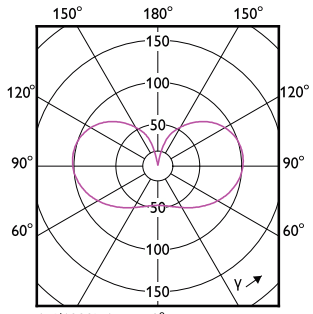

Bec LED MASTER UltraEfficient

(cd/1000lm) 0°

(cd/1000lm) 0°

Bec LED MASTER UltraEfficient

Bec LED MASTER UltraEfficient