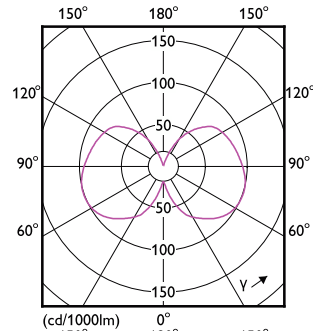

Order Code	Full Product Name	Consum de energie kWh/1000 h
25412100	MAS LEDBulbND4-60W E27 830 A60 CL G UE	4 kWh
42079300	MAS LEDBulbND4-60W E27 840 A60 CL G EELA	4 kWh
20276400	MAS LEDBulbND4-60W E27 827 G95 CL G UE	4 kWh
42073100	MAS LEDBulbND2.3-40W E27830 A60CL G EELA	3 kWh
43579700	MAS LEDBulbND4-60W E27 830 A60 FR G UE	4 kWh
43581000	MAS LEDBulbND4-60W E27 840 A60 FR G UE	4 kWh
18833400	MAS LEDBulbND2.3-40W E27 827 A60 FR G UE	3 kWh
18841900	MAS LEDBulbND2.3-40W E27 840 A60 FR G UE	3 kWh
18849500	MAS LEDBulbND4-60W E27 827 A60 FR G UE	4 kWh
28428900	MAS LEDBulbND4-60W E27 840 A60 FR G UE	4 kWh
18865500	MAS LEDBulbND5.2-75W E27 827 A60 FR G UE	6 kWh
18873000	MAS LEDBulbND5.2-75W E27 840 A60 FR G UE	6 kWh
18881500	MAS LEDBulbND7.3-100W E27 827 A60 FR G UE	8 kWh
18889100	MAS LEDBulbND7.3-100W E27 840 A60 FR G UE	8 kWh
25408400	MAS LEDBulbND2.3-40W E27 830 A60 FR G UE	3 kWh
25416900	MAS LEDBulbND4-60W E27 830 A60 FR G UE	4 kWh
25424400	MAS LEDBulbND5.2-75W E27 830 A60 FR G UE	6 kWh
25432900	MAS LEDBulbND7.3-100W E27 830 A60 FR G UE	8 kWh
18861700	MAS LEDBulbND5.2-75W E27 827 A60 CL G UE	6 kWh
25420600	MAS LEDBulbND5.2-75W E27 830 A60 CL G UE	6 kWh
18877800	MAS LEDBulbND7.3-100W E27 827 A60 CL G UE	8 kWh
25428200	MAS LEDBulbND7.3-100W E27 830 A60 CL G UE	8 kWh
43583400	MAS LEDBulbND7.3-100WE27830 A70 FRG UE	8 kWh
43585800	MAS LEDBulbND7.3-100WE27840 A70 FRG UE	8 kWh
20274000	MAS LEDBulbND4-60W E27 827 ST64 CL G UE	4 kWh
43591900	MAS LEDBulbND7.3-100WE27830 A70 CLG UE	8 kWh
43593300	MAS LEDBulbND7.3-100WE27840 A70 CLG UE	8 kWh
18869300	MAS LEDBulbND5.2-75W E27 840 A60 CL G UE	6 kWh
20278800	MAS LEDBulbND4-60W E27 840 G95 CL G UE	4 kWh
42077900	MAS LEDBulbND4-60W E27 830 A60 CL G EELA	4 kWh
24864900	MAS LEDBulb D 4-60W E27 827 A60 CL G UE	4 kWh
24868700	MAS LEDBulb D 4-60W E27 830 A60 CL G UE	4 kWh
18885300	MAS LEDBulbND7.3-100W E27 840 A60 CL G UE	8 kWh
18837200	MAS LEDBulbND2.3-40W E27 840 A60 CL G UE	3 kWh
18829700	MAS LEDBulbND2.3-40W E27 827 A60 CL G UE	3 kWh
25404600	MAS LEDBulbND2.3-40W E27 830 A60 CL G UE	3 kWh
24866300	MAS LEDBulb D 4-60W E27 827 A60 FR G UE	4 kWh
24870000	MAS LEDBulb D 4-60W E27 830 A60 FR G UE	4 kWh
42075500	MAS LEDBulbND2.3-40W E27840 A60CL G EELA	3 kWh