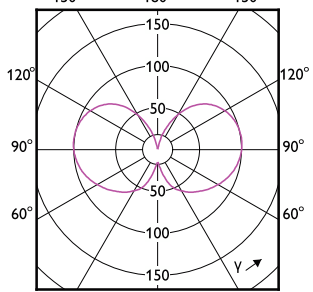

Bec LED MASTER UltraEfficient

(cd/1000lm) 0°

(cd/1000lm) 0°

Bec LED MASTER UltraEfficient

Bec LED MASTER UltraEfficient