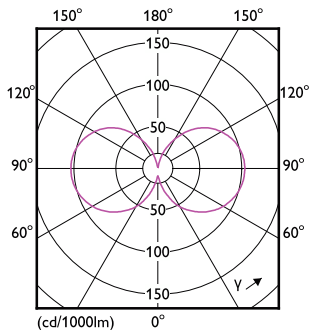

Order Code	Full Product Name	Consum de energie kWh/1000 h
25412100	MAS LEDBulbND4-60W E27 830 A60 CL G UE	4 kWh
42079300	MAS LEDBulbND4-60W E27 840 A60 CL G EELA	4 kWh
20276400	MAS LEDBulbND4-60W E27 827 G95 CL G UE	4 kWh
42073100	MAS LEDBulbND2.3-40W E27830 A60CL G EELA	3 kWh
43579700	MAS LEDBulbND4-60W E27 830 A60 FR G UE	4 kWh
43581000	MAS LEDBulbND4-60W E27 840 A60 FR G UE	4 kWh
18833400	MAS LEDBulbND2.3-40W E27 827 A60 FR G UE	3 kWh
18841900	MAS LEDBulbND2.3-40W E27 840 A60 FR G UE	3 kWh
18849500	MAS LEDBulbND4-60W E27 827 A60 FR G UE	4 kWh
28428900	MAS LEDBulbND4-60W E27 840 A60 FR G UE	4 kWh
18865500	MAS LEDBulbND5.2-75W E27 827 A60 FR G UE	6 kWh
18873000	MAS LEDBulbND5.2-75W E27 840 A60 FR G UE	6 kWh
18881500	MAS LEDBulbND7.3-100W E27 827 A60 FR G UE	8 kWh
18889100	MAS LEDBulbND7.3-100W E27 840 A60 FR G UE	8 kWh
25408400	MAS LEDBulbND2.3-40W E27 830 A60 FR G UE	3 kWh
25416900	MAS LEDBulbND4-60W E27 830 A60 FR G UE	4 kWh
25424400	MAS LEDBulbND5.2-75W E27 830 A60 FR G UE	6 kWh
25432900	MAS LEDBulbND7.3-100W E27 830 A60 FR G UE	8 kWh
18861700	MAS LEDBulbND5.2-75W E27 827 A60 CL G UE	6 kWh
25420600	MAS LEDBulbND5.2-75W E27 830 A60 CL G UE	6 kWh
18877800	MAS LEDBulbND7.3-100W E27 827 A60 CL G UE	8 kWh
25428200	MAS LEDBulbND7.3-100W E27 830 A60 CL G UE	8 kWh
43583400	MAS LEDBulbND7.3-100WE27830 A70 FRG UE	8 kWh
43585800	MAS LEDBulbND7.3-100WE27840 A70 FRG UE	8 kWh
20274000	MAS LEDBulbND4-60W E27 827 ST64 CL G UE	4 kWh
43591900	MAS LEDBulbND7.3-100WE27830 A70 CLG UE	8 kWh
43593300	MAS LEDBulbND7.3-100WE27840 A70 CLG UE	8 kWh
18869300	MAS LEDBulbND5.2-75W E27 840 A60 CL G UE	6 kWh
20278800	MAS LEDBulbND4-60W E27 840 G95 CL G UE	4 kWh
42077900	MAS LEDBulbND4-60W E27 830 A60 CL G EELA	4 kWh
24864900	MAS LEDBulb D 4-60W E27 827 A60 CL G UE	4 kWh
24868700	MAS LEDBulb D 4-60W E27 830 A60 CL G UE	4 kWh
18885300	MAS LEDBulbND7.3-100W E27 840 A60 CL G UE	8 kWh
18837200	MAS LEDBulbND2.3-40W E27 840 A60 CL G UE	3 kWh
18829700	MAS LEDBulbND2.3-40W E27 827 A60 CL G UE	3 kWh
25404600	MAS LEDBulbND2.3-40W E27 830 A60 CL G UE	3 kWh
24866300	MAS LEDBulb D 4-60W E27 827 A60 FR G UE	4 kWh
24870000	MAS LEDBulb D 4-60W E27 830 A60 FR G UE	4 kWh
42075500	MAS LEDBulbND2.3-40W E27840 A60CL G EELA	3 kWh