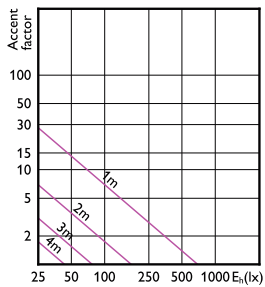

MASTER LEDspot GU10 UltraEfficient

Accent Diagrams

Accent Diagram - MAS LEDspot UE 2.4-50W
GU10 ND 830 EELB

Accent Diagram - MAS LEDspot UE 2.4-50W
GU10 ND 840 EELB

Accent Diagram - MAS LEDspot UE 2.1-50W
GU10 ND 830 EELA