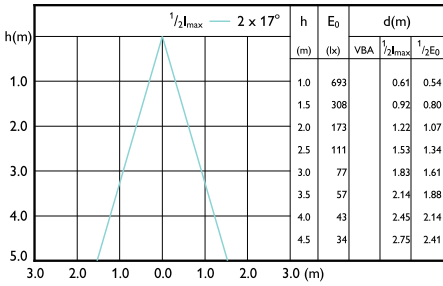

MASTER LEDspot GU10 UltraEfficient

Beam Diagrams

Beam diagram - MAS LEDspot UE 2.1-50W
GU10 ND 840 EELA