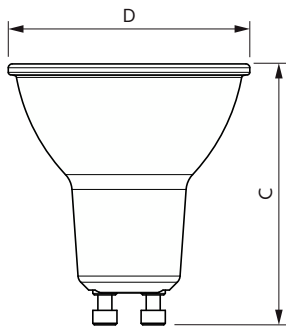

MASTER LEDspot GU10 UltraEfficient

Versions

LEDspots EU3 PR16 GU10

LEDspots MAS EU PAR16 GU10

LEDClassic 50W GU10 WW 36D
DIM UE SRT4

Mittapiirros

Product	D	C
MAS LEDspot UE 2.1-50W GU10 ND 827 EELA	50 mm	54 mm
MAS LEDspot UE 2.1-50W GU10 ND 830 EELA	50 mm	54 mm
MAS LEDspot UE 2.1-50W GU10 ND 840 EELA	50 mm	54 mm