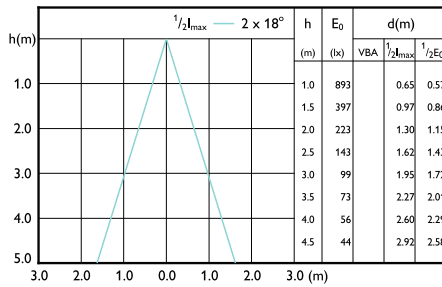

Beam diagram - MAS LEDspot UE 2.4-50W
GU10 ND 830 EELB