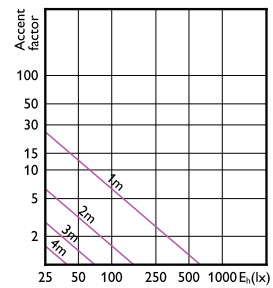

MASTER LEDspot GU10 UltraEfficient

Accent Diagrams

Accent Diagram - MAS LEDspot UE 2.4-50W
GU10 ND 830 EELB

Accent Diagram - MAS LEDspot UE 2.4-50W
GU10 ND 840 EELB

Accent Diagram - MAS LEDspot UE 2.1-50W
GU10 ND 830 EELA