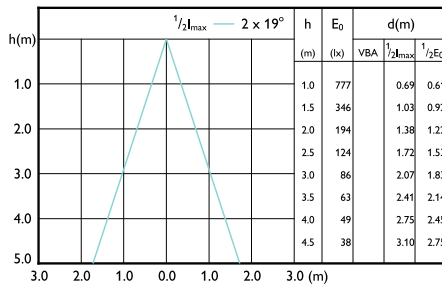

Beam diagram - MAS LEDspot UE 2.4-50W
GU10 ND 840 EELB