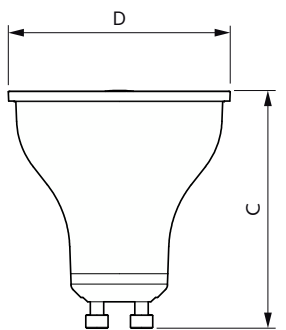

Mittapiirros

Product	D	C
MAS LEDspot UE 2.1-50W GU10 ND 827 EELA	50 mm	54 mm
MAS LEDspot UE 2.1-50W GU10 ND 830 EELA	50 mm	54 mm
MAS LEDspot UE 2.1-50W GU10 ND 840 EELA	50 mm	54 mm

Product	D	C
MAS LEDspot UE 2.4-50W GU10 ND 830 EELB	50 mm	54 mm
MAS LEDspot UE 2.4-50W GU10 ND 840 EELB	50 mm	54 mm