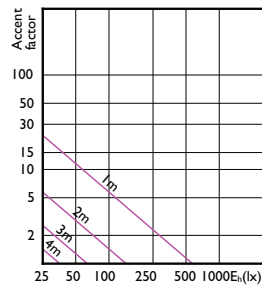

Accent Diagram - MAS LEDspot UE 2.1-50W
GU10 DIM 840 EELA