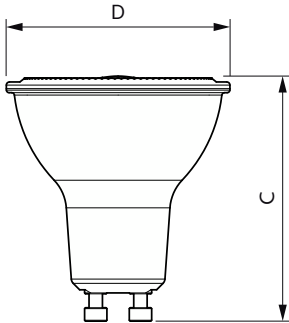

MASTER LEDspot GU10 UltraEfficient

Mittapiirros

Product	D	C
MAS LEDspot UE 2.1-50W GU10 DIM 827 EELA	50 mm	54 mm
MAS LEDspot UE 2.1-50W GU10 DIM 830 EELA	50 mm	54 mm
MAS LEDspot UE 2.1-50W GU10 DIM 840 EELA	50 mm	54 mm

Yleistä tietoa

Kanta	GU10
Sytytys	50 000
Nimelliskäyttöikä	50 000 tuntia

Valaistuksen tekniset tiedot

Keilakulma (nim.)	36 °
Värintoistoindeksi (CRI)	80
LLMF nimelliskäyttöiän lopussa (nim.)	70 %

Käyttö- ja sähkö tiedot

Syöttötaajuus	50–60 Hz
Syttymisaika (nim.)	0,5 s
Vastaa teholtaan	50 W

Mekaaniset tiedot ja runko

Lampun pinta	Kirkas
Hehkulampun muoto	PAR16

Merkinnät ja luokitukset

Energiankulutus kWh/1000 h	3 kWh

Valaistuksen tekniset tiedot

Order Code	Full Product Name	Vastaava		Valovoima	
		väriämpötila (nim.)	Värikoodi	Valovirta (nim.)	(nim.)
929003163102	MAS LEDspot UE 2.4-50W GU10 ND 830 EELB	3000 K	830	380 lm	900 cd
929003163202	MAS LEDspot UE 2.4-50W GU10 ND 840 EELB	4000 K	840	380 lm	950 cd
929003610002	MAS LEDspot UE 2.1-50W GU10 ND 830 EELA	3000 K	830	375 lm	680 cd
929003610102	MAS LEDspot UE 2.1-50W GU10 ND 840 EELA	4000 K	840	375 lm	680 cd
929003634602	MAS LEDspot UE 2.1-50W GU10 ND 827 EELA	2700 K	827	375 lm	680 cd
929003795902	MAS LEDspot UE 2.1-50W GU10 DIM 827 EELA	2700 K	827	375 lm	650 cd
929003796002	MAS LEDspot UE 2.1-50W GU10 DIM 830 EELA	3000 K	830	375 lm	650 cd
929003796102	MAS LEDspot UE 2.1-50W GU10 DIM 840 EELA	4000 K	840	375 lm	650 cd

Käyttö- ja sähkö tiedot

Order Code	Full Product Name	Viivatiheys	Virrankulutus	Order Code	Full Product Name	Viivatiheys	Virrankulutus
929003163102	MAS LEDspot UE 2.4-50W GU10 ND 830 EELB	50 to 60 Hz	2,4 W	929003634602	MAS LEDspot UE 2.1-50W GU10 ND 827 EELA	50 to 60 Hz	2,1 W
929003163202	MAS LEDspot UE 2.4-50W GU10 ND 840 EELB	50 to 60 Hz	2,4 W	929003795902	MAS LEDspot UE 2.1-50W GU10 DIM 827 EELA	-	2,1 W
929003610002	MAS LEDspot UE 2.1-50W GU10 ND 830 EELA	50 to 60 Hz	2,1 W	929003796002	MAS LEDspot UE 2.1-50W GU10 DIM 830 EELA	-	2,1 W
929003610102	MAS LEDspot UE 2.1-50W GU10 ND 840 EELA	50 to 60 Hz	2,1 W	929003796102	MAS LEDspot UE 2.1-50W GU10 DIM 840 EELA	-	2,1 W

Käyttölämpötila