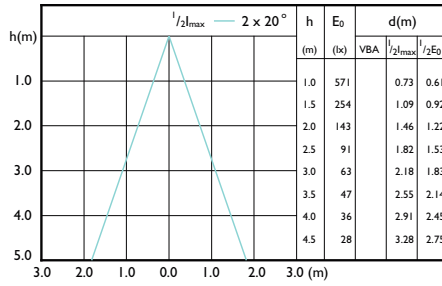

Beam diagram - MAS LEDspot UE 2.1-50W
GU10 DIM 840 EELA