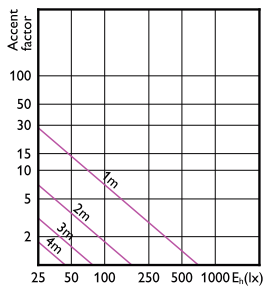

Accent Diagram - MAS LEDspot UE 2.1-50W
GU10 ND 827 EELA