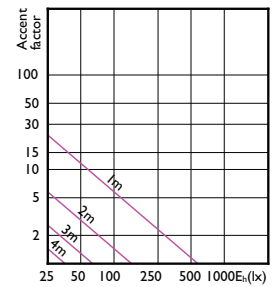

Accent Diagram - MAS LEDspot UE 2.1-50W
GU10 DIM 830 EELA