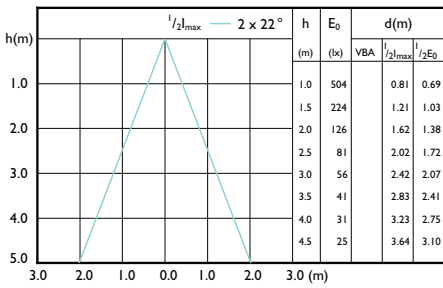

Beam diagram - MAS LEDspot UE 2.1-50W
GU10 DIM 827 EELA