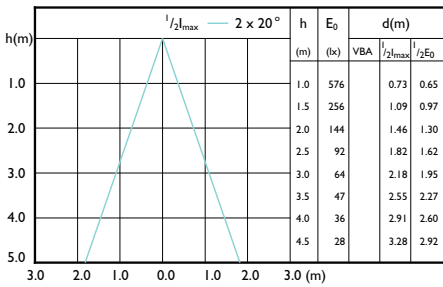

Accent Diagram - MAS LEDspot UE 2.1-50W
GU10 DIM 827 EELA

MASTER LEDspot GU10 UltraEfficient

Beam Diagrams

Beam diagram - MAS LEDspot UE 2.1-50W
GU10 ND 840 EELA

Beam diagram - MAS LEDspot UE 2.1-50W
GU10 DIM 840 EELA

Beam diagram - MAS LEDspot UE 2.1-50W
GU10 ND 830 EELA

Beam diagram - MAS LEDspot UE 2.1-50W
GU10 DIM 827 EELA

Beam diagram - MAS LEDspot UE 2.4-50W
GU10 ND 840 EELB

Beam diagram - MAS LEDspot UE 2.1-50W
GU10 ND 827 EELA