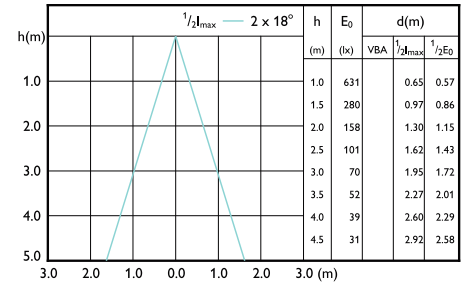

Accent Diagram - MAS LEDspot UE 2.1-50W
GU10 DIM 827 EELA

MASTER LEDspot GU10 UltraEfficient

Beam Diagrams

Beam diagram - MAS LEDspot UE 2.1-50W
GU10 ND 840 EELA

Beam diagram - MAS LEDspot UE 2.1-50W
GU10 DIM 840 EELA