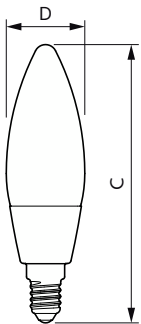

Application

- Domestic application
- Hospitality: restaurants and hotels

MASTER Ultra-efficient LED candles and lustres

Versions

LED CLA 40W B35 E14 4000K CL UE SRT4

Dimensional drawing

Product	D	C
MAS LEDCandleND2.3-40W E14 840 B35CL GUE	35 mm	111 mm