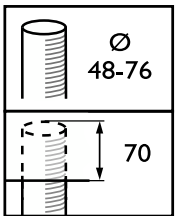

OPPR BDP100i 0011

TownGuide Performer

Versions

BDP104 TownGuide Performer T,
clear

BDP104 TownGuide Performer T,
frosted

Abmessungsskizzen

TownGuide Performer

Produktdetails