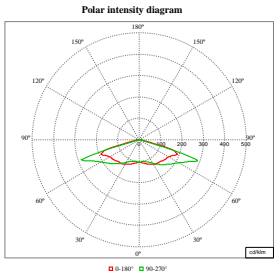

Polar Wide Diagrams

Polar Normal (separate) - BDP100I - 910500991074