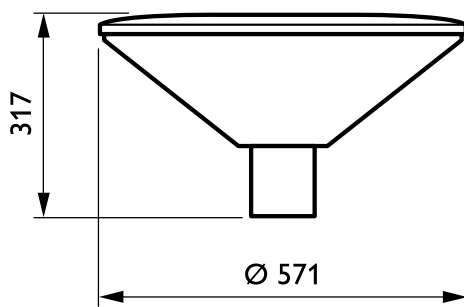

OPPR BDP100i 0011

TownGuide Performer

Versions

BDP104 TownGuide Performer T,
clear

BDP104 TownGuide Performer T,
frosted

Abmessungsskizzen

TownGuide Performer

Produktdetails