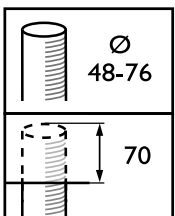

OPPR BDP100i 0011

TownGuide Performer

Versions

BDP104 TownGuide Performer T,
clear

BDP104 TownGuide Performer T,
frosted

Abmessungsskizzen

TownGuide Performer

Produktdetails