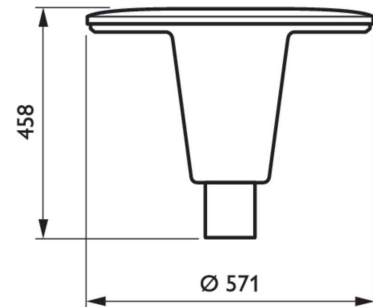

OPPR BDP100i 0011

TownGuide Performer

Versions

BDP104 TownGuide Performer T,
clear

BDP104 TownGuide Performer T,
frosted

Abmessungsskizzen

TownGuide Performer

Produktdetails