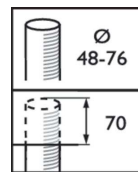

OPPR BDP100i 0011

TownGuide Performer

Versions

BDP104 TownGuide Performer T,
clear

BDP104 TownGuide Performer T,
frosted

Abmessungsskizzen

TownGuide Performer

Produktdetails