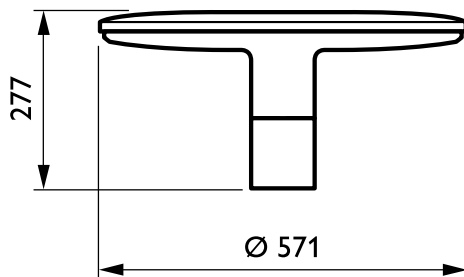

OPPR BDP100i 0011

TownGuide Performer

Versions

BDP104 TownGuide Performer T,
clear

BDP104 TownGuide Performer T,
frosted

Abmessungsskizzen

TownGuide Performer

Produktdetails