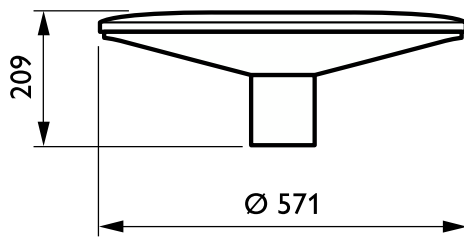

OPPR BDP100i 0011

TownGuide Performer

Versions

BDP104 TownGuide Performer T,
clear

BDP104 TownGuide Performer T,
frosted

Abmessungsskizzen

TownGuide Performer

Produktdetails