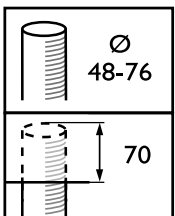

OPPR BDP100i 0011

TownGuide Performer

Versions

BDP104 TownGuide Performer T,
clear

BDP104 TownGuide Performer T,
frosted

Abmessungsskizzen

TownGuide Performer

Produktdetails