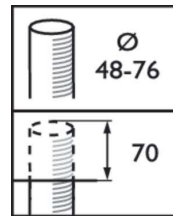

OPPR BDP100i 0011

TownGuide Performer

Versions

BDP104 TownGuide Performer T,
clear

BDP104 TownGuide Performer T,
frosted

Abmessungsskizzen

TownGuide Performer

Produktdetails