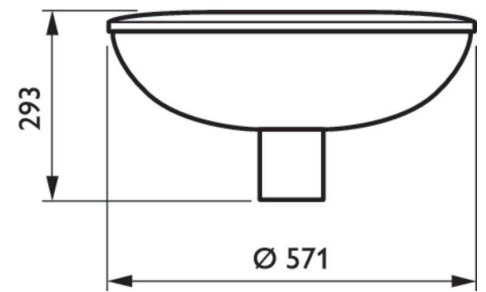

OPPR BDP100i 0011

TownGuide Performer

Versions

BDP104 TownGuide Performer T,
clear

BDP104 TownGuide Performer T,
frosted

Abmessungsskizzen

TownGuide Performer

Produktdetails