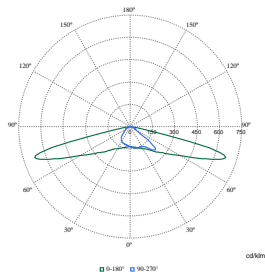

UniStreet_LumiStreet_gen2

Bottom view for spigot regulation
and screw

UniStreet_LumiStreet_gen2

Polar Wide Diagrams

Polar Normal (separate) - BGP281I -
910925868105