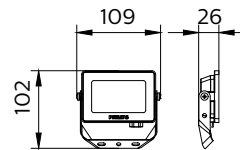

Essential SmartBright G5 LED Floodlight

Versions

ESSENTIAL SMARTBRIGHT G5
LED FLOODLIGHT

ESSENTIAL SMARTBRIGHT G5
LED FLOODLIGHT

二维绘图

Essential SmartBright G5 LED Floodlight

二维绘图

一般信息