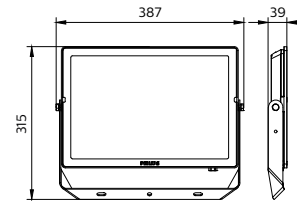

Essential SmartBright G5 LED Floodlight

Versions

ESSENTIAL SMARTBRIGHT G5
LED FLOODLIGHT

ESSENTIAL SMARTBRIGHT G5
LED FLOODLIGHT

二维绘图

Essential SmartBright G5 LED Floodlight

二维绘图

一般信息