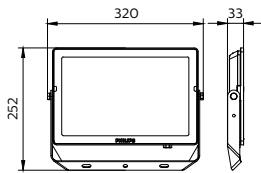

Essential SmartBright G5 LED Floodlight

Versions

ESSENTIAL SMARTBRIGHT G5
LED FLOODLIGHT

ESSENTIAL SMARTBRIGHT G5
LED FLOODLIGHT

二维绘图

Essential SmartBright G5 LED Floodlight

二维绘图

一般信息