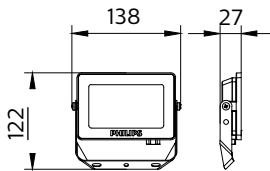

Essential SmartBright G5 LED Floodlight

Versions

ESSENTIAL SMARTBRIGHT G5
LED FLOODLIGHT

ESSENTIAL SMARTBRIGHT G5
LED FLOODLIGHT

二维绘图

Essential SmartBright G5 LED Floodlight

二维绘图

一般信息