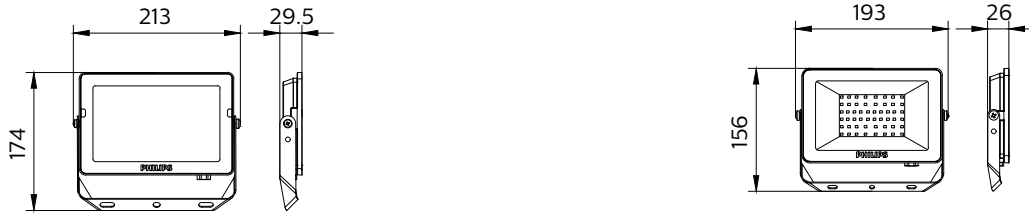

Essential SmartBright G5 LED Floodlight

Versions

ESSENTIAL SMARTBRIGHT G5
LED FLOODLIGHT

ESSENTIAL SMARTBRIGHT G5
LED FLOODLIGHT

二维绘图

Essential SmartBright G5 LED Floodlight

二维绘图

一般信息