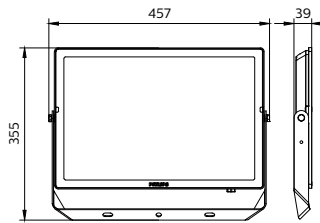

Essential SmartBright G5 LED Floodlight

Versions

ESSENTIAL SMARTBRIGHT G5
LED FLOODLIGHT

ESSENTIAL SMARTBRIGHT G5
LED FLOODLIGHT

二维绘图

Essential SmartBright G5 LED Floodlight

二维绘图

一般信息