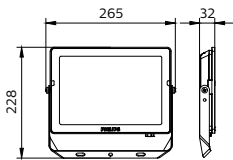

Essential SmartBright G5 LED Floodlight

Versions

ESSENTIAL SMARTBRIGHT G5
LED FLOODLIGHT

ESSENTIAL SMARTBRIGHT G5
LED FLOODLIGHT

二维绘图

Essential SmartBright G5 LED Floodlight

二维绘图

一般信息