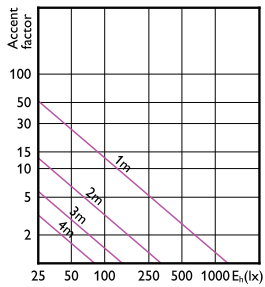

Accent Diagrams

Accent Diagram - CorePro LEDspot 4.9-65W
GU10 830 36D ND