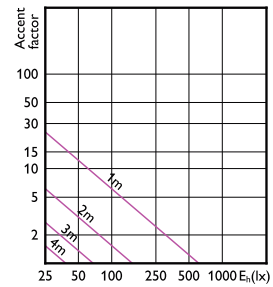

Accent Diagram - CorePro LEDspot 4-50W
GU10 827 36D DIM