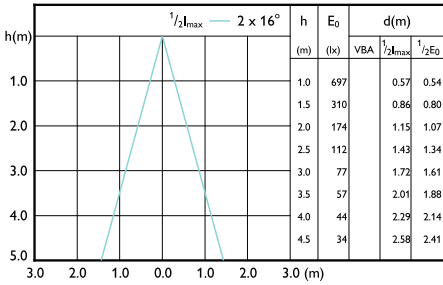

## Beam Diagrams

Beam diagram - CorePro LEDspot 4.9-65W  
GU10 840 36D ND

Beam diagram - CorePro LEDspot 4.6-50W  
GU10 827 36D 5CT

Beam diagram - CorePro LEDspot 4-50W GU10  
830 36D DIM

Beam diagram - CorePro LEDspot 4-50W GU10  
840 36D DIM