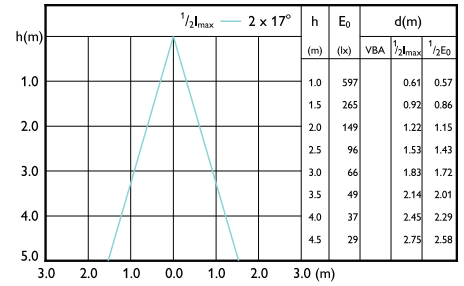

Beam diagram - CorePro LEDspot 4-50W GU10
830 36D DIM