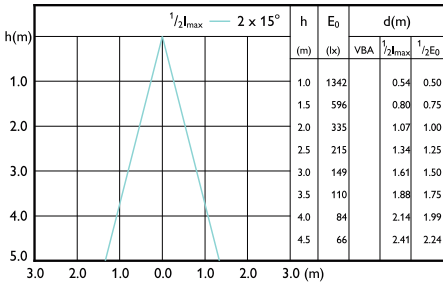

Beam Diagrams

Beam diagram - CorePro LEDspot 4.9-65W
GU10 840 36D ND