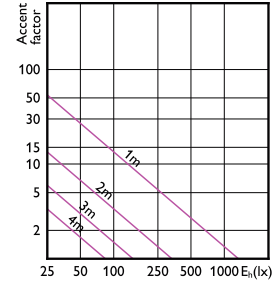

Accent Diagram - CorePro LEDspot 4.9-65W
GU10 840 36D ND