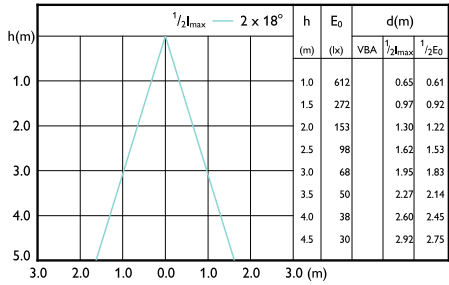

## Beam Diagrams

Beam diagram - CorePro LEDspot 4.9-65W  
GU10 840 36D ND

Beam diagram - CorePro LEDspot 4.6-50W  
GU10 827 36D 5CT

Beam diagram - CorePro LEDspot 4-50W GU10  
830 36D DIM

Beam diagram - CorePro LEDspot 4-50W GU10  
840 36D DIM