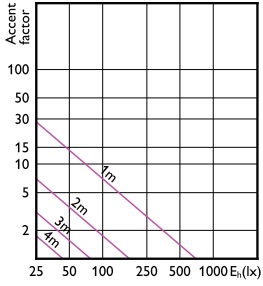

Accent Diagrams

Accent Diagram - CorePro LEDspot 4-50W
GU10 840 36D DIM