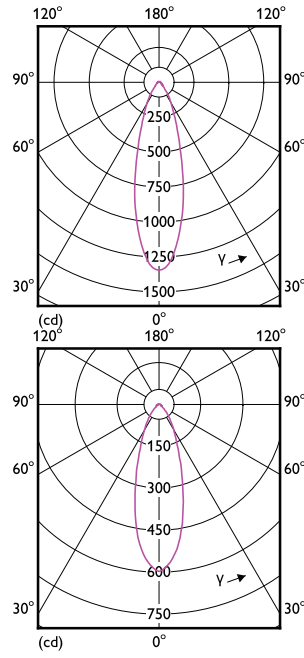

CorePro LEDspot MV