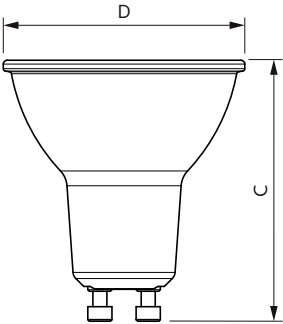

## Boyutlu çizim

Product	D	C
CorePro LEDspot 4-50W GU10 827 36D DIM	50 mm	54 mm
CorePro LEDspot 4-50W GU10 830 36D DIM	50 mm	54 mm
CorePro LEDspot 4-50W GU10 840 36D DIM	50 mm	54 mm
CorePro LEDspot 4.6-50W GU10 827 36D 5CT	50 mm	54 mm