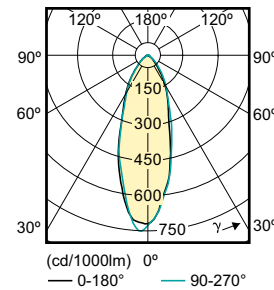

Sıcaklık

Order Code	Full Product Name	Muhafaza Maksimumu (Nom.)
72137700	CorePro LEDspot 4-50W GU10 827 36D DIM	70 °C
70029400	CorePro LEDspot 4.6-50W GU10 827 36D 5CT	72 °C
35885000	CorePro LEDspot 4-50W GU10 840 36D DIM	70 °C

Order Code	Full Product Name	Muhafaza Maksimumu (Nom.)
35883600	CorePro LEDspot 4-50W GU10 830 36D DIM	70 °C
30871800	CorePro LEDspot 4.9-65W GU10 830 36D ND	85 °C
30861900	CorePro LEDspot 4.9-65W GU10 840 36D ND	85 °C

Kontroller ve Dim Etme

Order Code	Full Product Name	Dim Edilebilir
72137700	CorePro LEDspot 4-50W GU10 827 36D DIM	Yalnızca belirli karartıcılarla
70029400	CorePro LEDspot 4.6-50W GU10 827 36D 5CT	Hayır
35885000	CorePro LEDspot 4-50W GU10 840 36D DIM	Yalnızca belirli karartıcılarla

Order Code	Full Product Name	Dim Edilebilir
35883600	CorePro LEDspot 4-50W GU10 830 36D DIM	Yalnızca belirli karartıcılarla
30871800	CorePro LEDspot 4.9-65W GU10 830 36D ND	Hayır
30861900	CorePro LEDspot 4.9-65W GU10 840 36D ND	Hayır

Onay ve Uygulama

Order Code	Full Product Name	Enerji Tüketimi kWh/1000 sa.
72137700	CorePro LEDspot 4-50W GU10 827 36D DIM	4 kWh
70029400	CorePro LEDspot 4.6-50W GU10 827 36D 5CT	5 kWh
35885000	CorePro LEDspot 4-50W GU10 840 36D DIM	4 kWh
35883600	CorePro LEDspot 4-50W GU10 830 36D DIM	4 kWh
30871800	CorePro LEDspot 4.9-65W GU10 830 36D ND	5 kWh
30861900	CorePro LEDspot 4.9-65W GU10 840 36D ND	5 kWh