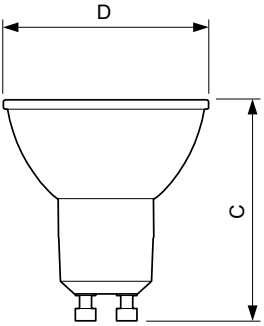

## Boyutlu çizim

Product	D	C
CorePro LEDspot 4-50W GU10 827 36D DIM	50 mm	54 mm
CorePro LEDspot 4-50W GU10 830 36D DIM	50 mm	54 mm
CorePro LEDspot 4-50W GU10 840 36D DIM	50 mm	54 mm
CorePro LEDspot 4.6-50W GU10 827 36D 5CT	50 mm	54 mm