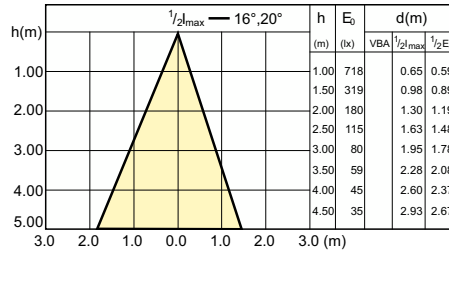

Beam diagram - CorePro LEDspot 4.6-50W
GU10 827 36D 5CT