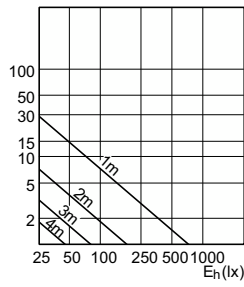

Accent Diagram - CorePro LEDspot 4.6-50W
GU10 827 36D 5CT