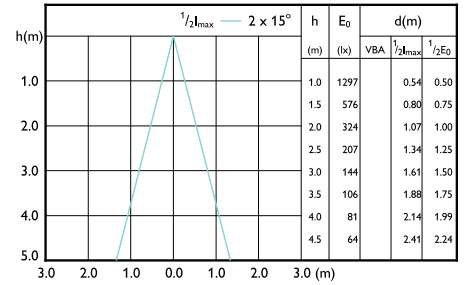

Beam diagram - CorePro LEDspot 4.9-65W
GU10 830 36D ND