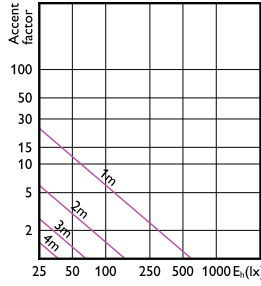

Accent Diagram - CorePro LEDspot 4-50W
GU10 830 36D DIM